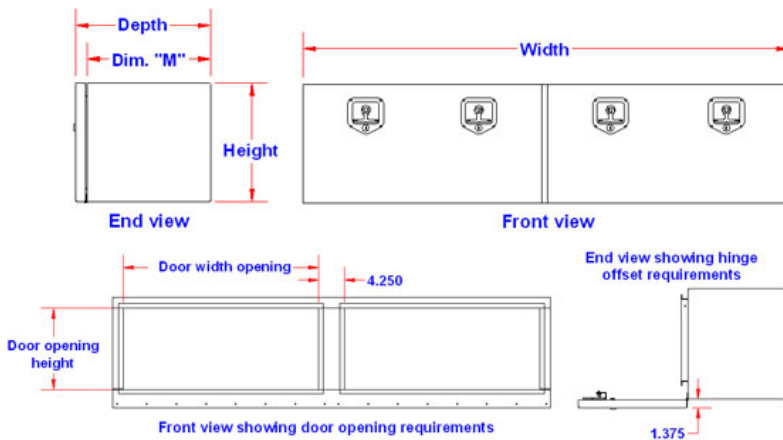

TRG5 - Underbody Boxes - Aluminum Double Drop Open Doors

Underbody boxes are super heavy duty, high capacity and offer easy access from side of truck. Boxes can be mounted with L-Shape or Top Mount Brackets. These boxes are perfect for storing your equipment, like chains, binders, straps, tarps or your personal gear or tools. Underbody boxes are available in different sizes, and can be ordered custom size. All AMERICAN TRUCKBOXES boxes are designed and built to keep your equipment safe and secure.

Diamond Thread

Smooth

Optional Inset Door
TRR5 Series

Note: Doors are available in smooth, diamond thread or mirror finish; end part number with "S", "T" or "M" for finishes

Model Number	Material	Height (in.)	Depth (in.)	Width (in.)	Dim. "M" (in.)	Door Opening Height (in.)	Door Opening Width (in.)	Weight (lb.)
ATRG5-181872DD-DOT	.125 smooth/.100 thread	18	18	72	16-1/4	13-1/8	32	79
ATRG5-181884DD-DOT	.125 smooth/.100 thread	18	18	84	16-1/4	13-1/8	38	90
ATRG5-181896DD-DOT	.125 smooth/.100 thread	18	18	96	16-1/4	13-1/8	44	100
ATRG5-1818120DD-DOT	.125 smooth/.100 thread	18	18	120	16-1/4	13-1/8	56	124
ATRG5-182496DD-DOT	.125 smooth/.100 thread	18	24	96	22-1/4	13-1/8	44	118
ATRG5-1824120DD-DOT	.125 smooth/.100 thread	18	24	120	22-1/4	13-1/8	56	142
ATRG5-181872DD-DOS	.125 Smooth	18	18	72	16-1/4	13-1/8	32	82
ATRG5-181884DD-DOS	.125 Smooth	18	18	84	16-1/4	13-1/8	38	93
ATRG5-181896DD-DOS	.125 Smooth	18	18	96	16-1/4	13-1/8	44	104
ATRG5-1818120DD-DOS	.125 Smooth	18	18	120	16-1/4	13-1/8	56	127
ATRG5-182496DD-DOS	.125 Smooth	18	24	96	22-1/4	13-1/8	44	121
ATRG5-1824120DD-DOS	.125 Smooth	18	24	120	22-1/4	13-1/8	56	147