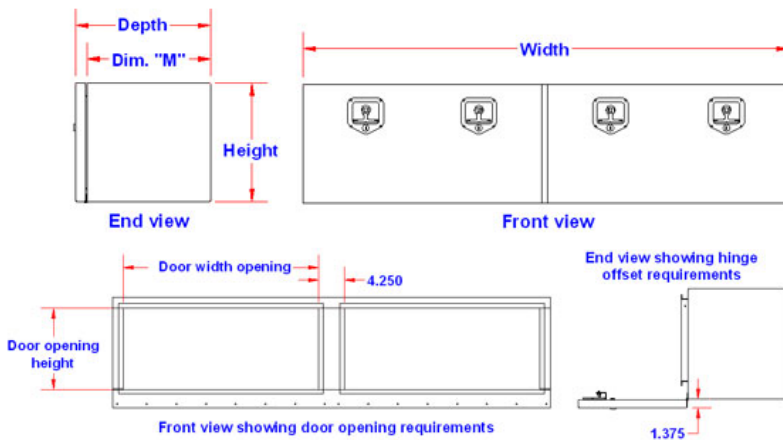

Diamond Thread

Optional Inset Door  
TRR5 Series

Smooth

Note: Doors are available in smooth, diamond thread or mirror finish; end part number with "S", "T" or "M" for finishes

| Model Number        | Material                | Height (in.) | Depth (in.) | Width (in.) | Dim. "M" (in.) | Door Opening Height (in.) | Door Opening Width (in.) | Weight (lb.) |
|---------------------|-------------------------|--------------|-------------|-------------|----------------|---------------------------|--------------------------|--------------|
| ATRG5-181872DD-DOT  | .125 smooth/.100 thread | 18           | 18          | 72          | 16-1/4         | 13-1/8                    | 32                       | 79           |
| ATRG5-181884DD-DOT  | .125 smooth/.100 thread | 18           | 18          | 84          | 16-1/4         | 13-1/8                    | 38                       | 90           |
| ATRG5-181896DD-DOT  | .125 smooth/.100 thread | 18           | 18          | 96          | 16-1/4         | 13-1/8                    | 44                       | 100          |
| ATRG5-1818120DD-DOT | .125 smooth/.100 thread | 18           | 18          | 120         | 16-1/4         | 13-1/8                    | 56                       | 124          |
| ATRG5-182496DD-DOT  | .125 smooth/.100 thread | 18           | 24          | 96          | 22-1/4         | 13-1/8                    | 44                       | 118          |
| ATRG5-1824120DD-DOT | .125 smooth/.100 thread | 18           | 24          | 120         | 22-1/4         | 13-1/8                    | 56                       | 142          |
| ATRG5-181872DD-DOS  | .125 Smooth             | 18           | 18          | 72          | 16-1/4         | 13-1/8                    | 32                       | 82           |
| ATRG5-181884DD-DOS  | .125 Smooth             | 18           | 18          | 84          | 16-1/4         | 13-1/8                    | 38                       | 93           |
| ATRG5-181896DD-DOS  | .125 Smooth             | 18           | 18          | 96          | 16-1/4         | 13-1/8                    | 44                       | 104          |
| ATRG5-1818120DD-DOS | .125 Smooth             | 18           | 18          | 120         | 16-1/4         | 13-1/8                    | 56                       | 127          |
| ATRG5-182496DD-DOS  | .125 Smooth             | 18           | 24          | 96          | 22-1/4         | 13-1/8                    | 44                       | 121          |
| ATRG5-1824120DD-DOS | .125 Smooth             | 18           | 24          | 120         | 22-1/4         | 13-1/8                    | 56                       | 147          |