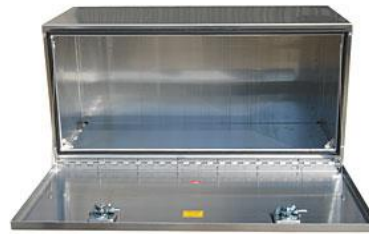

TRG5 - Underbody Boxes - Aluminum Single Drop Open Door

Underbody boxes are super heavy duty, high capacity and offer easy access from side of truck. Boxes can be mounted with L-Shape or Top Mount Brackets. These boxes are perfect for storing your equipment, like chains, binders, straps, tarps or your personal gear or tools. Underbody boxes are available in different sizes, and can be ordered custom size. All AMERICAN TRUCKBOXES boxes are designed and built to keep your equipment safe and secure.

Description

- An engineered aluminum construction
- Fully seam welded on all seams and corners
- Stainless steel continuous hinge on full length of door
- Fully concealed rain gutter with automotive weather seal
- Lockable stainless steel adjustable T-handle latch
- Corners are gusseted for added strength and durability
- Reinforced bottom door frame
- Aircraft-type nylon coated door cable
- **Optional mirror finish 14g stainless steel door**
- Mounting kit not included
- Mounting kit available - M2200 • M2000 • M2100 Series

Optional Inset Door
TRR5 Series

All Smooth Finish

Note: Toolboxes less than 48 inches wide come standard with one lock only; however, we can make configuration changes if specified.

Mirror Finish Door

Note: * = Door is available in smooth or mirror finish; add "S" or "M" after part number where * is.