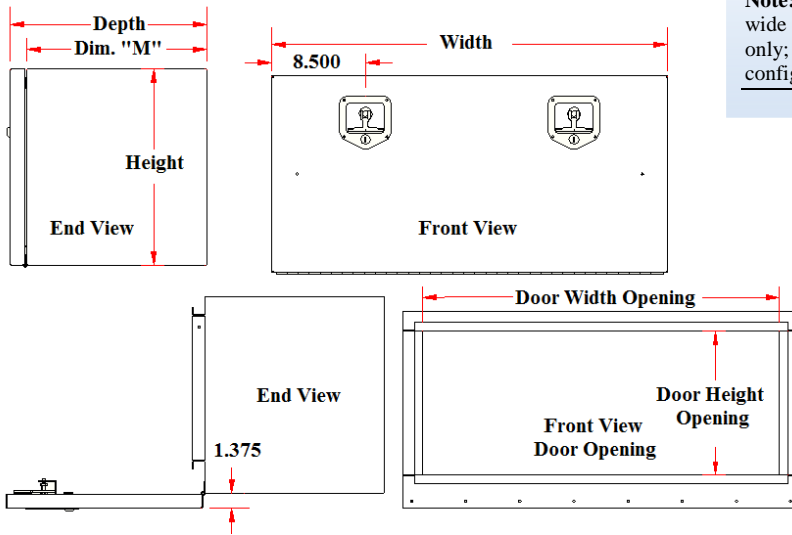

TRG5 - Underbody Boxes - Aluminum Single Drop Open Door

Underbody boxes are super heavy duty, high capacity and offer easy access from side of truck. Boxes can be mounted with L-Shape or Top Mount Brackets. These boxes are perfect for storing your equipment, like chains, binders, straps, tarps or your personal gear or tools. Underbody boxes are available in different sizes, and can be ordered custom size. All AMERICAN TRUCKBOXES boxes are designed and built to keep your equipment safe and secure.

Optional Inset Door
TRR5 Series

All Smooth Finish

Note: Toolboxes less than 48 inches wide come standard with one lock only; however, we can make configuration changes if specified.

Mirror Finish Door

Note: * = Door is available in smooth or mirror finish; add "S" or "M" after part number where * is.

Model Number	Material	Height (in.)	Depth (in.)	Width (in.)	Dim. "M" (in.)	Door Opening Height (in.)	Door Opening Width (in.)	Weight (lb.)
ATRG5-181836SD-DO*	.125 smooth	18	18	36	16-1/4	13-1/8	32-3/8	46
ATRG5-181848SD-DO*	.125 smooth	18	18	48	16-1/4	13-1/8	44-3/8	57
ATRG5-181860SD-DO*	.125 smooth	18	18	60	16-1/4	13-1/8	56-3/8	68
ATRG5-182436SD-DO*	.125 smooth	18	24	36	22-1/4	13-1/8	32-3/8	54
ATRG5-182448SD-DO*	.125 smooth	18	24	48	22-1/4	13-1/8	44-3/8	66
ATRG5-182460SD-DO*	.125 smooth	18	24	60	22-1/4	13-1/8	56-3/8	80
ATRG5-242424SD-DO*	.125 smooth	24	24	24	22-1/4	19-1/8	20-3/8	48
ATRG5-242436SD-DO*	.125 smooth	24	24	36	22-1/4	19-1/8	32-3/8	63
ATRG5-242448SD-DO*	.125 smooth	24	24	48	22-1/4	19-1/8	44-3/8	77
ATRG5-242460SD-DO*	.125 smooth	24	24	60	22-1/4	19-1/8	56-3/8	92