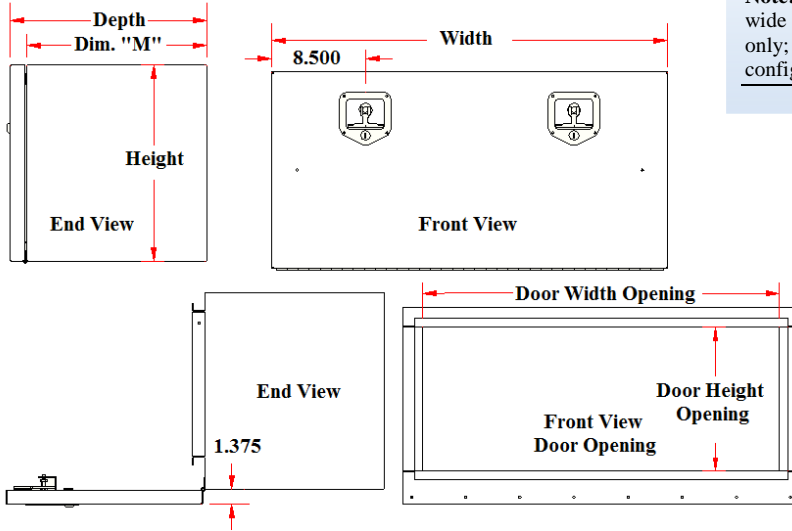

## TRG5 - Underbody Boxes - Aluminum Single Drop Open Door

Underbody boxes are super heavy duty, high capacity and offer easy access from side of truck. Boxes can be mounted with L-Shape or Top Mount Brackets. These boxes are perfect for storing your equipment, like chains, binders, straps, tarps or your personal gear or tools. Underbody boxes are available in different sizes, and can be ordered custom size. All AMERICAN TRUCKBOXES boxes are designed and built to keep your equipment safe and secure.

Optional Inset Door  
TRR5 Series

All Smooth Finish

**Note:** Toolboxes less than 48 inches wide come standard with one lock only; however, we can make configuration changes if specified.

Mirror Finish Door

Note: \* = Door is available in smooth or mirror finish; add "S" or "M" after part number where \* is.

Model Number	Material	Height (in.)	Depth (in.)	Width (in.)	Dim. "M" (in.)	Door Opening Height (in.)	Door Opening Width (in.)	Weight (lb.)
ATRG5-181836SD-DO*	.125 smooth	18	18	36	16-1/4	13-1/8	32-3/8	46
ATRG5-181848SD-DO*	.125 smooth	18	18	48	16-1/4	13-1/8	44-3/8	57
ATRG5-181860SD-DO*	.125 smooth	18	18	60	16-1/4	13-1/8	56-3/8	68
ATRG5-182436SD-DO*	.125 smooth	18	24	36	22-1/4	13-1/8	32-3/8	54
ATRG5-182448SD-DO*	.125 smooth	18	24	48	22-1/4	13-1/8	44-3/8	66
ATRG5-182460SD-DO*	.125 smooth	18	24	60	22-1/4	13-1/8	56-3/8	80
ATRG5-242424SD-DO*	.125 smooth	24	24	24	22-1/4	19-1/8	20-3/8	48
ATRG5-242436SD-DO*	.125 smooth	24	24	36	22-1/4	19-1/8	32-3/8	63
ATRG5-242448SD-DO*	.125 smooth	24	24	48	22-1/4	19-1/8	44-3/8	77
ATRG5-242460SD-DO*	.125 smooth	24	24	60	22-1/4	19-1/8	56-3/8	92