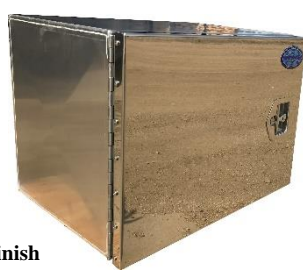

## TRG5 - Underbody Boxes - Aluminum Single Side Open Door

Underbody boxes are super heavy duty, high capacity and offer easy access from side of truck. Boxes can be mounted with L-Shape or Top Mount Brackets. These boxes are perfect for storing your equipment, like chains, binders, straps, tarps or your personal gear or tools. Underbody boxes are available in different sizes, and can be ordered custom size. All AMERICAN TRUCKBOXES boxes are designed and built to keep your equipment safe and secure.

### Description

- An engineered aluminum or steel powder coated construction
- Fully seam welded on all seams and corners
- Stainless steel continuous hinge on full length of door
- Fully concealed rain gutter with automotive weather seal
- Lockable stainless steel adjustable T-handle latch
- Corners are gusseted for added strength and durability
- Reinforced bottom door frame
- Mounting kit not included
- **Optional mirror finish 14g stainless steel door**
- Mounting kit available - M2200 • M2000 • M2100 Series

Aluminum

All Smooth Finish

Steel

Mirror Finish

Note: \* = Door is available in smooth, diamond thread or mirror finish; end part number with "S", "T" or "M" for this finish.

Model Number	Material	Height (in.)	Depth (in.)	Width (in.)	Dim. "M" (in.)	Door Opening Height (in.)	Door Opening Width (in.)	Weight (lb.)
ATRG5-242424SD-SOT	.125 smooth/.100 thread	24	24	24	22-1/4	19-1/8	20-3/8	46
ATRG5-242430SD-SOT	.125 smooth/.100 thread	24	24	30	22-1/4	19-1/8	26-3/8	55
ATRG5-242436SD-SOT	.125 smooth/.100 thread	24	24	36	22-1/4	19-1/8	32-3/8	60
ATRG5-242424SD-SOS	.125 smooth	24	24	24	22-1/4	19-1/8	20-3/8	48
ATRG5-242430SD-SOS	.125 smooth	24	24	30	22-1/4	19-1/8	26-3/8	55
ATRG5-242436SD-SOS	.125 smooth	24	24	36	22-1/4	19-1/8	32-3/8	64
STRG5-242424SD-SO	12 gauge steel	24	24	24	22-3/8	20-3/8	20-3/8	118
STRG5-242430SD-SO	12 gauge steel	24	24	30	22-3/8	20-3/8	26-3/8	136
STRG5-242436SD-SO	12 gauge steel	24	24	36	22-3/8	26-3/8	32-3/8	155