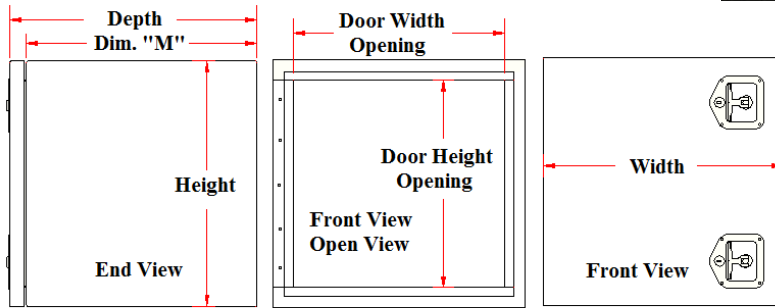

## TRG5 - Underbody Boxes - Aluminum Single Side Open Door

Underbody boxes are super heavy duty, high capacity and offer easy access from side of truck. Boxes can be mounted with L-Shape or Top Mount Brackets. These boxes are perfect for storing your equipment, like chains, binders, straps, tarps or your personal gear or tools. Underbody boxes are available in different sizes, and can be ordered custom size. All AMERICAN TRUCKBOXES boxes are designed and built to keep your equipment safe and secure.

### Description

- An engineered aluminum or steel powder coated construction
- Fully seam welded on all seams and corners
- Stainless steel continuous hinge on full length of door
- Fully concealed rain gutter with automotive weather seal
- Lockable stainless steel adjustable T-handle latch
- Corners are gusseted for added strength and durability
- Reinforced bottom door frame
- Mounting kit not included
- **Optional mirror finish 14g stainless steel door**
- Mounting kit available - M2200 • M2000 • M2100 Series

Aluminum

All Smooth Finish

Steel

Mirror Finish

Note: \* = Door is available in smooth, diamond thread or mirror finish; end part number with "S", "T" or "M" for this finish.

Model Number	Material	Height (in.)	Depth (in.)	Width (in.)	Dim. "M" (in.)	Door Opening Height (in.)	Door Opening Width (in.)	Weight (lb.)
ATRG5-242424SD-SOT	.125 smooth/.100 thread	24	24	24	22-1/4	19-1/8	20-3/8	46
ATRG5-242430SD-SOT	.125 smooth/.100 thread	24	24	30	22-1/4	19-1/8	26-3/8	55
ATRG5-242436SD-SOT	.125 smooth/.100 thread	24	24	36	22-1/4	19-1/8	32-3/8	60
ATRG5-242424SD-SOS	.125 smooth	24	24	24	22-1/4	19-1/8	20-3/8	48
ATRG5-242430SD-SOS	.125 smooth	24	24	30	22-1/4	19-1/8	26-3/8	55
ATRG5-242436SD-SOS	.125 smooth	24	24	36	22-1/4	19-1/8	32-3/8	64
STRG5-242424SD-SO	12 gauge steel	24	24	24	22-3/8	20-3/8	20-3/8	118
STRG5-242430SD-SO	12 gauge steel	24	24	30	22-3/8	20-3/8	26-3/8	136
STRG5-242436SD-SO	12 gauge steel	24	24	36	22-3/8	26-3/8	32-3/8	155