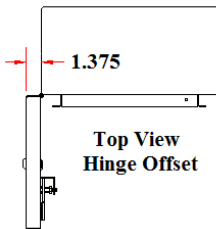

## TRG5 - Underbody Boxes - Aluminum Single Side Open Door

Underbody boxes are super heavy duty, high capacity and offer easy access from side of truck. Boxes can be mounted with L-Shape or Top Mount Brackets. These boxes are perfect for storing your equipment, like chains, binders, straps, tarps or your personal gear or tools. Underbody boxes are available in different sizes, and can be ordered custom size. All AMERICAN TRUCKBOXES boxes are designed and built to keep your equipment safe and secure.

Aluminum

All Smooth Finish

Steel

Mirror Finish

Note: \* = Door is available in smooth, diamond thread or mirror finish; end part number with "S", "T" or "M" for this finish.

Model Number	Material	Height (in.)	Depth (in.)	Width (in.)	Dim. "M" (in.)	Door Opening Height (in.)	Door Opening Width (in.)	Weight (lb.)
ATRG5-242424SD-SOT	.125 smooth/.100 thread	24	24	24	22-1/4	19-1/8	20-3/8	46
ATRG5-242430SD-SOT	.125 smooth/.100 thread	24	24	30	22-1/4	19-1/8	26-3/8	55
ATRG5-242436SD-SOT	.125 smooth/.100 thread	24	24	36	22-1/4	19-1/8	32-3/8	60
ATRG5-242424SD-SOS	.125 smooth	24	24	24	22-1/4	19-1/8	20-3/8	48
ATRG5-242430SD-SOS	.125 smooth	24	24	30	22-1/4	19-1/8	26-3/8	55
ATRG5-242436SD-SOS	.125 smooth	24	24	36	22-1/4	19-1/8	32-3/8	64
STRG5-242424SD-SO	12 gauge steel	24	24	24	22-3/8	20-3/8	20-3/8	118
STRG5-242430SD-SO	12 gauge steel	24	24	30	22-3/8	20-3/8	26-3/8	136
STRG5-242436SD-SO	12 gauge steel	24	24	36	22-3/8	26-3/8	32-3/8	155