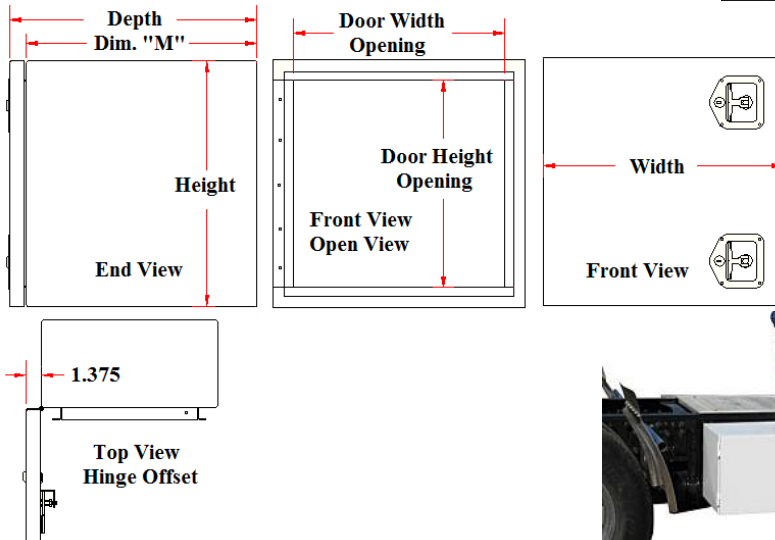

TRG5 - Underbody Boxes - Aluminum Single Side Open Door

Underbody boxes are super heavy duty, high capacity and offer easy access from side of truck. Boxes can be mounted with L-Shape or Top Mount Brackets. These boxes are perfect for storing your equipment, like chains, binders, straps, tarps or your personal gear or tools. Underbody boxes are available in different sizes, and can be ordered custom size. All AMERICAN TRUCKBOXES boxes are designed and built to keep your equipment safe and secure.

Description

- An engineered aluminum or steel powder coated construction
- Fully seam welded on all seams and corners
- Stainless steel continuous hinge on full length of door
- Fully concealed rain gutter with automotive weather seal
- Lockable stainless steel adjustable T-handle latch
- Corners are gusseted for added strength and durability
- Reinforced bottom door frame
- Mounting kit not included
- **Optional mirror finish 14g stainless steel door**
- Mounting kit available - M2200 • M2000 • M2100 Series

Aluminum

Steel

Note: * = Door is available in smooth, diamond thread or mirror finish; end part number with "S", "T" or "M" for this finish.

Model Number	Material	Height (in.)	Depth (in.)	Width (in.)	Dim. "M" (in.)	Door Opening Height (in.)	Door Opening Width (in.)	Weight (lb.)
ATRG5-242424SD-SOT	.125 smooth/.100 thread	24	24	24	22-1/4	19-1/8	20-3/8	46
ATRG5-242430SD-SOT	.125 smooth/.100 thread	24	24	30	22-1/4	19-1/8	26-3/8	55
ATRG5-242436SD-SOT	.125 smooth/.100 thread	24	24	36	22-1/4	19-1/8	32-3/8	60
ATRG5-242424SD-SOS	.125 smooth	24	24	24	22-1/4	19-1/8	20-3/8	48
ATRG5-242430SD-SOS	.125 smooth	24	24	30	22-1/4	19-1/8	26-3/8	55
ATRG5-242436SD-SOS	.125 smooth	24	24	36	22-1/4	19-1/8	32-3/8	64
STRG5-242424SD-SO	12 gauge steel	24	24	24	22-3/8	20-3/8	20-3/8	118
STRG5-242430SD-SO	12 gauge steel	24	24	30	22-3/8	20-3/8	26-3/8	136
STRG5-242436SD-SO	12 gauge steel	24	24	36	22-3/8	26-3/8	32-3/8	155