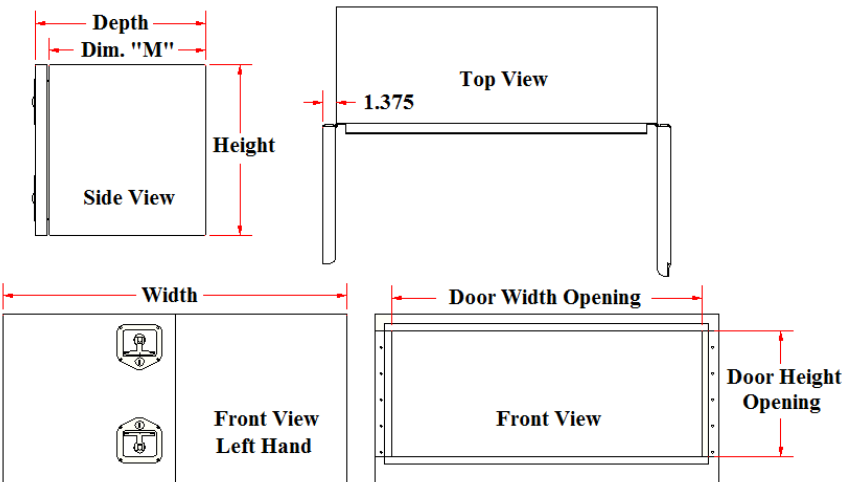

TRG5 - Underbody Boxes - Aluminum Double Side Open Doors

Underbody boxes are super heavy duty, high capacity and offer easy access from side of truck. Boxes can be mounted with L-Shape or Top Mount Brackets. These boxes are perfect for storing your equipment, like chains, binders, straps, tarps or your personal gear or tools. Underbody boxes are available in different sizes, and can be ordered custom size. All AMERICAN TRUCKBOXES boxes are designed and built to keep your equipment safe and secure.

Stainless Steel Mirror Finish Doors

Note: * = Boxes are smooth body with diamond thread or mirror finish door; add "T" or "M" after part number where * is.

Model Number	Material	Height (in.)	Depth (in.)	Width (in.)	Dim. "M" (in.)	Door Opening Height (in.)	Door Opening Width (in.)	Weight (lb.)
ATRG5-181836DD-SO*	.125 smooth/.100 thread	18	18	36	16-1/4	13-1/8	32-3/8	44
ATRG5-181848DD-SO*	.125 smooth/.100 thread	18	18	48	16-1/4	13-1/8	44-3/8	55
ATRG5-181860DD-SO*	.125 smooth/.100 thread	18	18	60	16-1/4	13-1/8	56-3/8	66
ATRG5-182436DD-SO*	.125 smooth/.100 thread	18	24	36	22-1/4	13-1/8	32-3/8	52
ATRG5-182448DD-SO*	.125 smooth/.100 thread	18	24	48	22-1/4	13-1/8	44-3/8	65
ATRG5-182460DD-SO*	.125 smooth/.100 thread	18	24	60	22-1/4	13-1/8	56-3/8	78
ATRG5-242436DD-SO*	.125 smooth/.100 thread	24	24	36	22-1/4	19-1/8	32-3/8	62
ATRG5-242448DD-SO*	.125 smooth/.100 thread	24	24	48	22-1/4	19-1/8	44-3/8	75
ATRG5-242460DD-SO*	.125 smooth/.100 thread	24	24	60	22-1/4	19-1/8	56-3/8	90
ATRG5-242472DD-SO*	.125 smooth/.100 thread	24	24	72	22-1/4	19-1/8	68-3/8	104