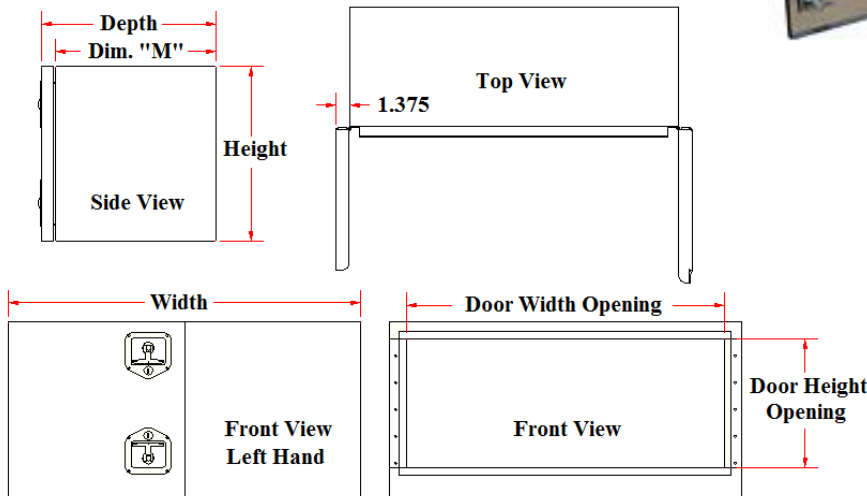

TRG5 - Underbody Boxes - Aluminum Double Side Open Doors

Underbody boxes are super heavy duty, high capacity and offer easy access from side of truck. Boxes can be mounted with L-Shape or Top Mount Brackets. These boxes are perfect for storing your equipment, like chains, binders, straps, tarps or your personal gear or tools. Underbody boxes are available in different sizes, and can be ordered custom size. All AMERICAN TRUCKBOXES boxes are designed and built to keep your equipment safe and secure.

All Smooth Finish

Optional Inset
Door TRR5 Series

Stainless Steel Mirror Finish Doors

Note: * = Doors are available in smooth or mirror finish; add "S" or "M" after part number where * is.

Model Number	Material	Height (in.)	Depth (in.)	Width (in.)	Dim. "M" (in.)	Door Opening Height (in.)	Door Opening Width (in.)	Weight (lb.)
ATRG5-181836DD-SO*	.125 smooth	18	18	36	16-1/4	13-1/8	32-3/8	46
ATRG5-181848DD-SO*	.125 smooth	18	18	48	16-1/4	13-1/8	44-3/8	58
ATRG5-181860DD-SO*	.125 smooth	18	18	60	16-1/4	13-1/8	56-3/8	68
ATRG5-182436DD-SO*	.125 smooth	18	24	36	22-1/4	13-1/8	32-3/8	54
ATRG5-182448DD-SO*	.125 smooth	18	24	48	22-1/4	13-1/8	44-3/8	68
ATRG5-182460DD-SO*	.125 smooth	18	24	60	22-1/4	13-1/8	56-3/8	80
ATRG5-242436DD-SO*	.125 smooth	24	24	36	22-1/4	19-1/8	32-3/8	63
ATRG5-242448DD-SO*	.125 smooth	24	24	48	22-1/4	19-1/8	44-3/8	78
ATRG5-242460DD-SO*	.125 smooth	24	24	60	22-1/4	19-1/8	56-3/8	93
ATRG5-242472DD-SO*	.125 smooth	24	24	72	22-1/4	19-1/8	68-3/8	107