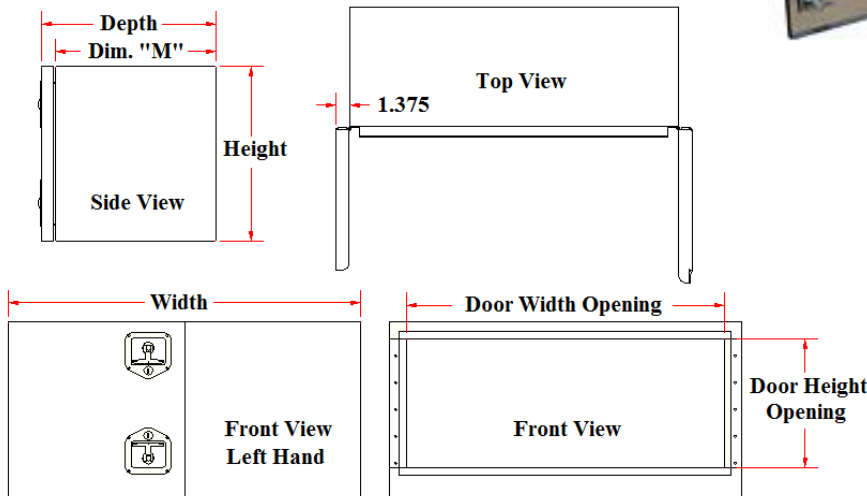

TRG5 - Underbody Boxes - Aluminum Double Side Open Doors

Underbody boxes are super heavy duty, high capacity and offer easy access from side of truck. Boxes can be mounted with L-Shape or Top Mount Brackets. These boxes are perfect for storing your equipment, like chains, binders, straps, tarps or your personal gear or tools. Underbody boxes are available in different sizes, and can be ordered custom size. All AMERICAN TRUCKBOXES boxes are designed and built to keep your equipment safe and secure.

All Smooth Finish

Optional Inset Door TRR5 Series

Stainless Steel Mirror Finish Doors

Note: * = Doors are available in smooth or mirror finish; add "S" or "M" after part number where * is.

Model Number	Material	Height (in.)	Depth (in.)	Width (in.)	Dim. "M" (in.)	Door Opening Height (in.)	Door Opening Width (in.)	Weight (lb.)
ATRG5-181836DD-SO*	.125 smooth	18	18	36	16-1/4	13-1/8	32-3/8	46
ATRG5-181848DD-SO*	.125 smooth	18	18	48	16-1/4	13-1/8	44-3/8	58
ATRG5-181860DD-SO*	.125 smooth	18	18	60	16-1/4	13-1/8	56-3/8	68
ATRG5-182436DD-SO*	.125 smooth	18	24	36	22-1/4	13-1/8	32-3/8	54
ATRG5-182448DD-SO*	.125 smooth	18	24	48	22-1/4	13-1/8	44-3/8	68
ATRG5-182460DD-SO*	.125 smooth	18	24	60	22-1/4	13-1/8	56-3/8	80
ATRG5-242436DD-SO*	.125 smooth	24	24	36	22-1/4	19-1/8	32-3/8	63
ATRG5-242448DD-SO*	.125 smooth	24	24	48	22-1/4	19-1/8	44-3/8	78
ATRG5-242460DD-SO*	.125 smooth	24	24	60	22-1/4	19-1/8	56-3/8	93
ATRG5-242472DD-SO*	.125 smooth	24	24	72	22-1/4	19-1/8	68-3/8	107