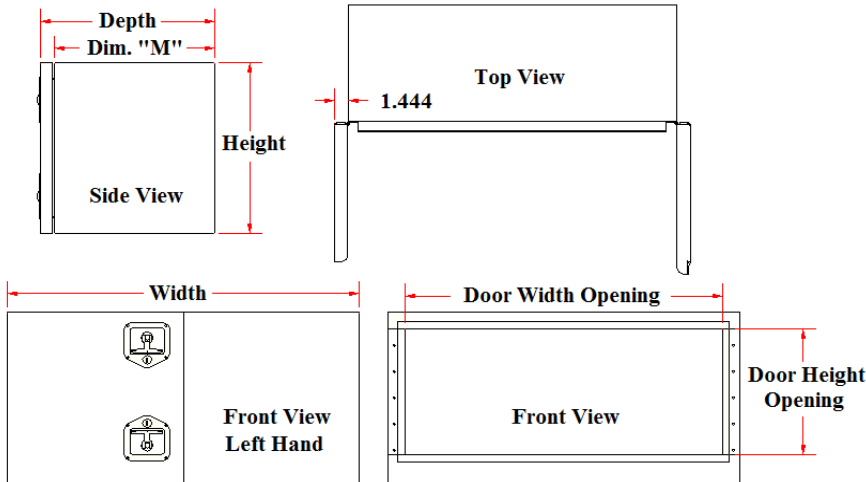

## TRG5 - Underbody Boxes - Steel Double Side Open Doors

Underbody boxes are super heavy duty, high capacity and offer easy access from side of truck. Boxes can be mounted with L-Shape or Top Mount Brackets. These boxes are perfect for storing your equipment, like chains, binders, straps, tarps or your personal gear or tools. Underbody boxes are available in different sizes, and can be ordered custom size. All AMERICAN TRUCKBOXES boxes are designed and built to keep your equipment safe and secure.

Note: \*Boxes are available in black and white; add "b" for black and "w" for white after part number.

Model Number	Material	Height (in.)	Depth (in.)	Width (in.)	Dim. "M" (in.)	Door Opening Height (in.)	Door Opening Width (in.)	Weight (lb.)
STRG5-181836DD-SO*	12 gauge steel	18	18	36	16-3/8	14-3/8	32-3/8	112
STRG5-181848DD-SO*	12 gauge steel	18	18	48	16-3/8	14-3/8	44-3/8	139
STRG5-181860DD-SO*	12 gauge steel	18	18	60	16-3/8	14-3/8	56-3/8	167
STRG5-182436DD-SO*	12 gauge steel	18	24	36	22-3/8	14-3/8	32-3/8	132
STRG5-182448DD-SO*	12 gauge steel	18	24	48	22-3/8	14-3/8	44-3/8	164
STRG5-182460DD-SO*	12 gauge steel	18	24	60	22-3/8	14-3/8	56-3/8	196
STRG5-242436DD-SO*	12 gauge steel	24	24	36	22-3/8	20-3/8	32-3/8	155
STRG5-242448DD-SO*	12 gauge steel	24	24	48	22-3/8	20-3/8	44-3/8	192
STRG5-242460DD-SO*	12 gauge steel	24	24	60	22-3/8	20-3/8	56-3/8	229
STRG5-242472DD-SO*	12 gauge steel	24	24	72	22-3/8	20-3/8	68-3/8	266