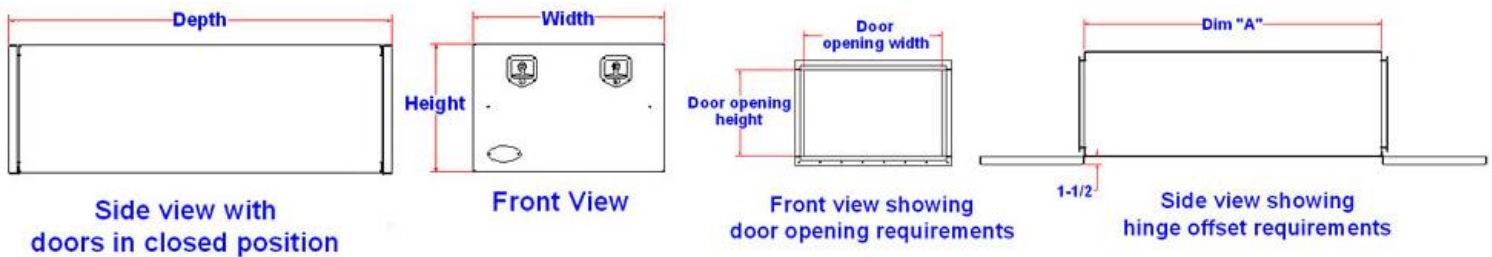

Note: Boxes are available in black and white; add “b” for black and “w” for white after part number.

Model Number	Material	Height (in.)	Depth (in.)	Width (in.)	Dim. "A" (in.)	Door Opening Height (in.)	Door Opening Width (in.)	Weight (lb.)
ATRG5-206030SD-BEDOT	.125 smooth/.100 thread	20	60	30	56-3/4	16-3/8	26-3/8	96
ATRG5-187218SD-BEDOT	.125 smooth/.100 thread	18	72	18	68-3/4	14-3/8	14-3/8	78
ATRG5-187224SD-BEDOT	.125 smooth/.100 thread	18	72	24	68-3/4	14-3/8	20-3/8	92
ATRG5-187236SD-BEDOT	.125 smooth/.100 thread	18	72	36	68-3/4	14-3/8	30-3/8	118
ATRG5-188424SD-BEDOT	.125 smooth/.100 thread	18	84	24	80-3/4	14-3/8	20-3/8	104
ATRG5-188436SD-BEDOT	.125 smooth/.100 thread	18	84	36	80-3/4	14-3/8	30-3/8	134
ATRG5-189636SD-BEDOT	.125 smooth/.100 thread	18	96	36	92-3/4	14-3/8	30-3/8	152
ATRG5-1810124SD-BEDOT	.125 smooth/.100 thread	18	101	24	97-3/4	14-3/8	20-3/8	124
ATRG5-1810136SD-BEDOT	.125 smooth/.100 thread	18	101	36	97-3/4	14-3/8	30-3/8	160