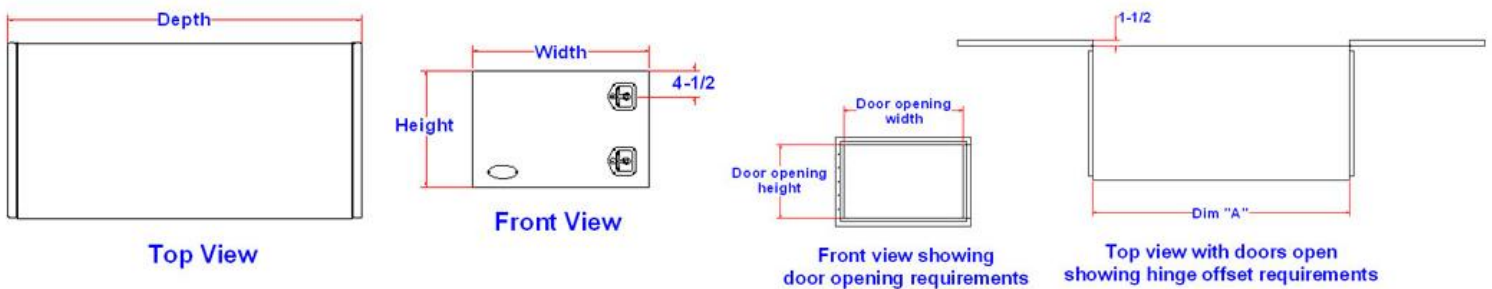

TRG5 - Cargo Boxes - Aluminum Single Side Open Doors

Cargo boxes are super heavy duty, high capacity and offer easy access from side of truck or trailer. Boxes can be mounted on back of your truck or on the bottom of your trailer. These boxes are perfect for storing landscaping tools, lawn equipment, wood, tarps, your personal gear or tools. Cargo boxes are available in different sizes, and can be ordered custom size. All AMERICAN TRUCKBOXES boxes are designed and built to keep your equipment safe and secure.

Description

- An engineered aluminum construction
- Fully seam welded on all seams and corners
- Stainless steel continuous hinge on full length of door
- Fully concealed rain gutter with automotive weather seal
- Lockable stainless steel adjustable T-handle latch
- Corners are gusseted for added strength and durability
- Optional gas springs
- Optional full length shelf
- Aircraft-type nylon coated door cable
- Boxes are available in custom size
- Mounting kit not included

Note: Toolboxes less than 38 inches in height come standard with one lock only.

Note: Boxes are available in black and white; add “b” for black and “w” for white after part number.

Model Number	Material	Height (in.)	Depth (in.)	Width (in.)	Dim. "A" (in.)	Door Opening Height (in.)	Door Opening Width (in.)	Weight (lb.)
ATRG5-288210SD-BEST	.125 smooth/.100 thread	28	82	10	78-3/4	24-3/8	6-3/8	90
ATRG5-206030SD-BEST	.125 smooth/.100 thread	20	60	30	56-3/4	16-3/8	26-3/8	96
ATRG5-187218SD-BEST	.125 smooth/.100 thread	18	72	18	68-3/4	14-3/8	14-3/8	78
ATRG5-187224SD-BEST	.125 smooth/.100 thread	18	72	24	68-3/4	14-3/8	20-3/8	92
ATRG5-187236SD-BEST	.125 smooth/.100 thread	18	72	36	68-3/4	14-3/8	30-3/8	118
ATRG5-188424SD-BEST	.125 smooth/.100 thread	18	84	24	80-3/4	14-3/8	20-3/8	104
ATRG5-188436SD-BEST	.125 smooth/.100 thread	18	84	36	80-3/4	14-3/8	30-3/8	134
ATRG5-189636SD-BEST	.125 smooth/.100 thread	18	96	36	92-3/4	14-3/8	30-3/8	152