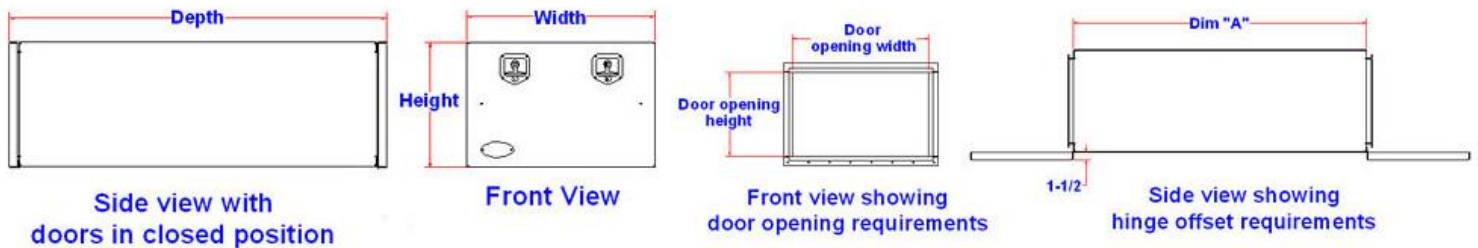

20RG - Cargo Boxes - Steel Single Drop Open Doors

Cargo boxes are super heavy duty, high capacity and offer easy access from side of truck or trailer. Boxes can be mounted on back of your truck or on the bottom of your trailer. These boxes are perfect for storing landscaping tools, lawn equipment, wood, tarps, your personal gear or tools. Cargo boxes are available in different sizes, and can be ordered custom size. All AMERICAN TRUCKBOXES boxes are designed and built to keep your equipment safe and secure.

Description

- An engineered steel powder coated construction
- Fully seam welded on all seams and corners
- Stainless steel continuous hinge on full length of door
- Fully concealed rain gutter with automotive weather seal
- Channel brace, reinforcement on door.
- Lockable stainless steel adjustable T-handle latch
- Corners are gusseted for added strength and durability
- PPG® powder coated baked-on finish in black or white.
- Aircraft-type nylon coated door cable
- **Boxes are available in custom size**
- Mounting kit not included – (Kits Av. = M2600UD Series)

Note: *Boxes are available in black and white; add “b” for black and “w” for white after part number.

Model Number	Material	Height (in.)	Depth (in.)	Width (in.)	Dim. "A" (in.)	Door Opening Height (in.)	Door Opening Width (in.)	Weight (lb.)
S20RG-206030SD-BEDO*	14 gauge steel	20	60	30	56-3/4	16-3/8	26-3/8	178
S20RG-187218SD-BEDO*	14 gauge steel	18	72	18	68-3/4	14-3/8	14-3/8	138
S20RG-187224SD-BEDO*	14 gauge steel	18	72	24	68-3/4	14-3/8	20-3/8	164
S20RG-187236SD-BEDO*	14 gauge steel	18	72	36	68-3/4	14-3/8	30-3/8	222
S20RG-188424SD-BEDO*	14 gauge steel	18	84	24	80-3/4	14-3/8	20-3/8	186
S20RG-188436SD-BEDO*	14 gauge steel	18	84	36	80-3/4	14-3/8	30-3/8	250
S20RG-189636SD-BEDO*	14 gauge steel	18	96	36	92-3/4	14-3/8	30-3/8	280
S20RG-1810124SD-BEDO*	14 gauge steel	18	101	24	97-3/4	14-3/8	20-3/8	230
S20RG-1810136SD-BEDO*	14 gauge steel	18	101	36	97-3/4	14-3/8	30-3/8	310