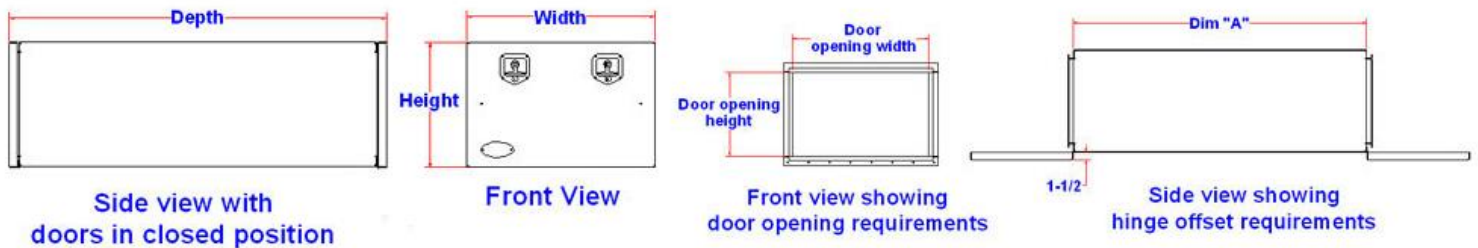

## 20RG - Cargo Boxes - Steel Single Drop Open Doors

Cargo boxes are super heavy duty, high capacity and offer easy access from side of truck or trailer. Boxes can be mounted on back of your truck or on the bottom of your trailer. These boxes are perfect for storing landscaping tools, lawn equipment, wood, tarps, your personal gear or tools. Cargo boxes are available in different sizes, and can be ordered custom size. All AMERICAN TRUCKBOXES boxes are designed and built to keep your equipment safe and secure.

### Description

- An engineered steel powder coated construction
- Fully seam welded on all seams and corners
- Stainless steel continuous hinge on full length of door
- Fully concealed rain gutter with automotive weather seal
- Channel brace, reinforcement on door.
- Lockable stainless steel adjustable T-handle latch
- Corners are gusseted for added strength and durability
- PPG® powder coated baked-on finish in black or white.
- Aircraft-type nylon coated door cable
- **Boxes are available in custom size**
- Mounting kit not included – (Kits Av. = M2600UD Series)

Note: \*Boxes are available in black and white; add “b” for black and “w” for white after part number.

Model Number	Material	Height (in.)	Depth (in.)	Width (in.)	Dim. "A" (in.)	Door Opening Height (in.)	Door Opening Width (in.)	Weight (lb.)
S20RG-206030SD-BEDO*	14 gauge steel	20	60	30	56-3/4	16-3/8	26-3/8	178
S20RG-187218SD-BEDO*	14 gauge steel	18	72	18	68-3/4	14-3/8	14-3/8	138
S20RG-187224SD-BEDO*	14 gauge steel	18	72	24	68-3/4	14-3/8	20-3/8	164
S20RG-187236SD-BEDO*	14 gauge steel	18	72	36	68-3/4	14-3/8	30-3/8	222
S20RG-188424SD-BEDO*	14 gauge steel	18	84	24	80-3/4	14-3/8	20-3/8	186
S20RG-188436SD-BEDO*	14 gauge steel	18	84	36	80-3/4	14-3/8	30-3/8	250
S20RG-189636SD-BEDO*	14 gauge steel	18	96	36	92-3/4	14-3/8	30-3/8	280
S20RG-1810124SD-BEDO*	14 gauge steel	18	101	24	97-3/4	14-3/8	20-3/8	230
S20RG-1810136SD-BEDO*	14 gauge steel	18	101	36	97-3/4	14-3/8	30-3/8	310