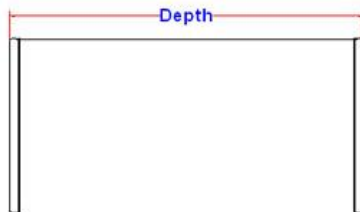

20RG - Cargo Boxes - Steel Single Side Open Doors

Cargo boxes are super heavy duty, high capacity and offer easy access from side of truck or trailer. Boxes can be mounted on back of your truck or on the bottom of your trailer. These boxes are perfect for storing landscaping tools, lawn equipment, wood, tarps, your personal gear or tools. Cargo boxes are available in different sizes, and can be ordered custom size. All AMERICAN TRUCKBOXES boxes are designed and built to keep your equipment safe and secure.

Description

- An engineered steel powder coated construction
- Fully seam welded on all seams and corners
- Stainless steel continuous hinge on full length of door
- Fully concealed rain gutter with automotive weather seal
- Channel brace, reinforcement on door.
- Lockable stainless steel adjustable T-handle latch
- Corners are gusseted for added strength and durability
- PPG® powder coated baked-on finish in black or white.
- Optional gas spring
- Boxes are available in custom size
- Mounting kit not included – (Kits Av. = M2600UD Series)

Top View