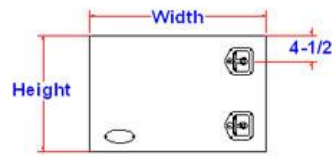

20RG - Cargo Boxes - Steel Single Side Open Doors

Cargo boxes are super heavy duty, high capacity and offer easy access from side of truck or trailer. Boxes can be mounted on back of your truck or on the bottom of your trailer. These boxes are perfect for storing landscaping tools, lawn equipment, wood, tarps, your personal gear or tools. Cargo boxes are available in different sizes, and can be ordered custom size. All AMERICAN TRUCKBOXES boxes are designed and built to keep your equipment safe and secure.

Top View

Front View

Front view showing door opening requirements

Top view with doors open showing hinge offset requirements

Note: *Boxes are available in black and white; add “b” for black and “w” for white after part number.

| Model Number | Material | Height (in.) | Depth (in.) | Width (in.) | Dim. "A" (in.) | Door Opening Height (in.) | Door Opening Width (in.) | Weight (lb.) |
|-----------------------|----------------|--------------|-------------|-------------|----------------|---------------------------|--------------------------|--------------|
| S20RG-206030SD-BESO* | 14 gauge steel | 20 | 60 | 30 | 56-3/4 | 16-3/8 | 26-3/8 | 172 |
| S20RG-187218SD-BESO* | 14 gauge steel | 18 | 72 | 18 | 68-3/4 | 14-3/8 | 14-3/8 | 138 |
| S20RG-187224SD-BESO* | 14 gauge steel | 18 | 72 | 24 | 68-3/4 | 14-3/8 | 20-3/8 | 164 |
| S20RG-187236SD-BESO* | 14 gauge steel | 18 | 72 | 36 | 68-3/4 | 14-3/8 | 30-3/8 | 214 |
| S20RG-188424SD-BESO* | 14 gauge steel | 18 | 84 | 24 | 80-3/4 | 14-3/8 | 20-3/8 | 186 |
| S20RG-188436SD-BESO* | 14 gauge steel | 18 | 84 | 36 | 80-3/4 | 14-3/8 | 30-3/8 | 242 |
| S20RG-189636SD-BESO* | 14 gauge steel | 18 | 96 | 36 | 92-3/4 | 14-3/8 | 30-3/8 | 270 |
| S20RG-1810124SD-BESO* | 14 gauge steel | 18 | 101 | 24 | 97-3/4 | 14-3/8 | 20-3/8 | 224 |
| S20RG-1810136SD-BESO* | 14 gauge steel | 18 | 101 | 36 | 97-3/4 | 14-3/8 | 30-3/8 | 288 |