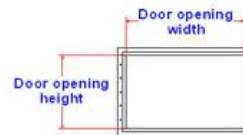

20RG - Cargo Boxes - Steel Single Side Open Doors

Cargo boxes are super heavy duty, high capacity and offer easy access from side of truck or trailer. Boxes can be mounted on back of your truck or on the bottom of your trailer. These boxes are perfect for storing landscaping tools, lawn equipment, wood, tarps, your personal gear or tools. Cargo boxes are available in different sizes, and can be ordered custom size. All AMERICAN TRUCKBOXES boxes are designed and built to keep your equipment safe and secure.

Description

- An engineered steel powder coated construction
- Fully seam welded on all seams and corners
- Stainless steel continuous hinge on full length of door
- Fully concealed rain gutter with automotive weather seal
- Channel brace, reinforcement on door.
- Lockable stainless steel adjustable T-handle latch
- Corners are gusseted for added strength and durability
- PPG® powder coated baked-on finish in black or white.
- Optional gas spring
- Boxes are available in custom size
- Mounting kit not included – (Kits Av. = M2600UD Series)

Top View

Front View

Front view showing door opening requirements

Top view with doors open showing hinge offset requirements

Note: *Boxes are available in black and white; add “b” for black and “w” for white after part number.