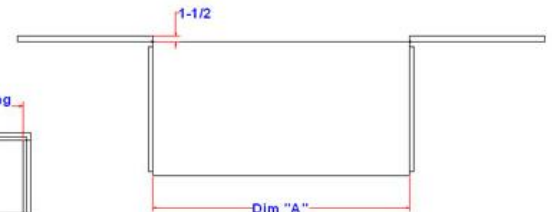

20RG - Cargo Boxes - Steel Single Side Open Doors

Cargo boxes are super heavy duty, high capacity and offer easy access from side of truck or trailer. Boxes can be mounted on back of your truck or on the bottom of your trailer. These boxes are perfect for storing landscaping tools, lawn equipment, wood, tarps, your personal gear or tools. Cargo boxes are available in different sizes, and can be ordered custom size. All AMERICAN TRUCKBOXES boxes are designed and built to keep your equipment safe and secure.

Top View

Front View

Front view showing door opening requirements

Top view with doors open showing hinge offset requirements

Note: *Boxes are available in black and white; add “b” for black and “w” for white after part number.

| Model Number | Material | Height (in.) | Depth (in.) | Width (in.) | Dim. "A" (in.) | Door Opening Height (in.) | Door Opening Width (in.) | Weight (lb.) |
|-----------------------|----------------|--------------|-------------|-------------|----------------|---------------------------|--------------------------|--------------|
| S20RG-206030SD-BESO* | 14 gauge steel | 20 | 60 | 30 | 56-3/4 | 16-3/8 | 26-3/8 | 172 |
| S20RG-187218SD-BESO* | 14 gauge steel | 18 | 72 | 18 | 68-3/4 | 14-3/8 | 14-3/8 | 138 |
| S20RG-187224SD-BESO* | 14 gauge steel | 18 | 72 | 24 | 68-3/4 | 14-3/8 | 20-3/8 | 164 |
| S20RG-187236SD-BESO* | 14 gauge steel | 18 | 72 | 36 | 68-3/4 | 14-3/8 | 30-3/8 | 214 |
| S20RG-188424SD-BESO* | 14 gauge steel | 18 | 84 | 24 | 80-3/4 | 14-3/8 | 20-3/8 | 186 |
| S20RG-188436SD-BESO* | 14 gauge steel | 18 | 84 | 36 | 80-3/4 | 14-3/8 | 30-3/8 | 242 |
| S20RG-189636SD-BESO* | 14 gauge steel | 18 | 96 | 36 | 92-3/4 | 14-3/8 | 30-3/8 | 270 |
| S20RG-1810124SD-BESO* | 14 gauge steel | 18 | 101 | 24 | 97-3/4 | 14-3/8 | 20-3/8 | 224 |
| S20RG-1810136SD-BESO* | 14 gauge steel | 18 | 101 | 36 | 97-3/4 | 14-3/8 | 30-3/8 | 288 |