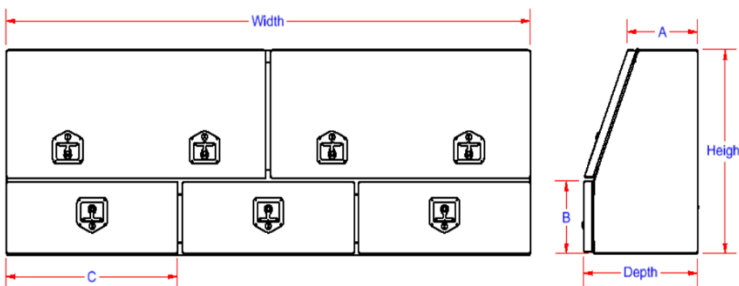

CU41 - Top Side Mount Compartment Utility Boxes - Aluminum Slanted Top - Bottom Open Door(s)

Top side mount compartment utility boxes are super heavy duty, high capacity and offer easy access from side of truck or flatbed. Bottom compartments and optional shelves offer great storage and organization. Boxes can be ordered custom size or length. All AMERICAN TRUCKBOXES drawer boxes are designed and built to keep your tools organized and equipment safe and secure.

Description

- An engineered .090 (12g) smooth and .100 (12g) thread aluminum
- Fully seam welded on all seams and corners
- Stainless steel continuous hinge on full length of door
- Channel braced reinforced doors with gas springs
- Lockable stainless steel adjustable T-handle latch
- Fully concealed rain gutter, with automotive type weather seal
- Lower compartments
- Optional inside shelf with or without adjustable compartment
- Boxes are designed to mount on pickup rail between pipe rack
- Mounting kit not included
- Mounting kit Available – M3200D-DU or M3500T(TT) Series

Shelves
22" Height use 12" Upright
14" Depth use 6" Shelf

CAD Image

Note: Boxes can be ordered in Custom Size, Bottom Doors are Drop Open and Compartments only, No Drawers.

Model Number	Height (in.)	Depth (in.)	Width (in.)	Depth "A" (in.)	Bottom Door Height "B" (in.)	Bottom Door Width "C" (in.)	Top Door Opening Height (in.)	Top Door Opening Width (in.)	Weight (lb.)
ACU41-221448SDSD-THT	22	14	48	9.0	8.5	48.00	10-13/16	44-7/8	56
ACU41-221460SDSD-THT	22	14	60	9.0	8.5	60.00	10-13/16	56-7/8	68
ACU41-221472SDSD-THT	22	14	72	9.0	8.5	72.00	10-13/16	68-7/8	80
ACU41-221482DDSD-THT	22	14	82	9.0	8.5	82.00	10-13/16	37-9/16	96
ACU41-221488DDSD-THT	22	14	88	9.0	8.5	88.00	10-13/16	40-9/16	102
ACU41-221490DDSD-THT	22	14	90	9.0	8.5	90.00	10-13/16	41-9/16	106
ACU41-221494DDSD-THT	22	14	94	9.0	8.5	94.00	10-13/16	43-9/16	110
ACU41-221448SDDD-THT	22	14	48	9.0	8.5	17-7/8	10-13/16	44-7/8	60
ACU41-221460SDDD-THT	22	14	60	9.0	8.5	23-7/8	10-13/16	56-7/8	76
ACU41-221472SDDD-THT	22	14	72	9.0	8.5	29-7/8	10-13/16	68-7/8	90
ACU41-221482DDDD-THT	22	14	82	9.0	8.5	34-7/8	10-13/16	37-9/16	104
ACU41-221488DDTD-THT	22	14	88	9.0	8.5	21-7/8	10-13/16	40-9/16	115
ACU41-221490DDTD-THT	22	14	90	9.0	8.5	23-5/8	10-13/16	41-9/16	122
ACU41-221494DDTD-THT	22	14	94	9.0	8.5	24-7/8	10-13/16	43-9/16	130