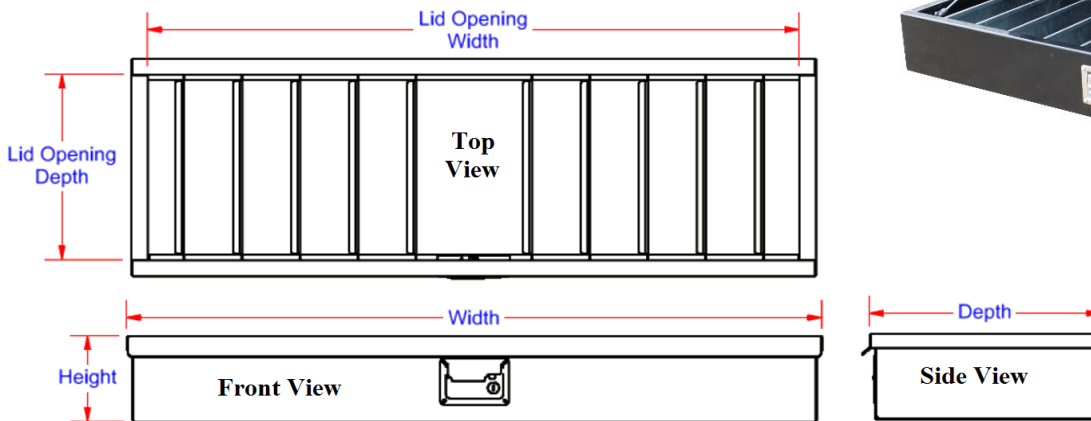

TC4 – Top Compartment Boxes - Steel or Aluminum - Single and Double Open Lid(s)

Top compartment boxes are ultimate storage solution, heavy duty, high capacity and offer easy access to your equipment and tools. Boxes can be mounted on truck, flatbed and trailer. These boxes are perfect for storing your equipment, tools and personal gear. Boxes are available in different sizes, and can be ordered custom size. All AMERICAN TRUCKBOXES boxes are designed and built to keep your equipment safe and secure.

Description

- An engineered steel or aluminum construction
- Fully seam welded on all seams and corners
- Stainless steel continuous hinge on full length of lid
- Channel braced reinforced lid with gas springs
- Lockable stainless steel lift handle latch
- Adjustable lock striker for positive weather seal
- Automotive type weather seal
- Galvanized 18g hemmed adjustable dividers
- Powder coated baked-on finish, steel boxes
- Boxes are available in custom size
- Mounting kit not included - Kit available M3200D

Note: Boxes can be ordered in Custom Size.

Note: * Boxes are available in black and white, add “b” for black and “w” for white after part number. Boxes can be ordered in custom size.

Model Number	Material	Height (in.)	Depth (in.)	Width (in.)	Door Opening Depth (in.)	Door Opening Width (in.)	Weight (lb.)
ATC4-61448SL-TOTC	.090 Smooth/.100 Thread	6	14	48	11	45	42
ATC4-61460SL-TOTC	.090 Smooth/.100 Thread	6	14	60	11	57	52
ATC4-61472SL-TOTC	.090 Smooth/.100 Thread	6	14	72	11	69	62
ATC4-61490DL-TOT	.090 Smooth/.100 Thread	6	14	90	11	41-3/16	75
ATC4-61496DL-TOT	.090 Smooth/.100 Thread	6	14	96	11	44-3/16	80
STC4-61448SL-TO*C	14 Gauge Steel	6	14	48	11	45	74
STC4-61460SL-TO*C	14 Gauge Steel	6	14	60	11	57	89
STC4-61472SL-TO*C	14 Gauge Steel	6	14	72	11	69	106
STC4-61490DL-TO*	14 Gauge Steel	6	14	90	11	41-3/16	124
STC4-61496DL-TO*	14 Gauge Steel	6	14	96	11	44-3/16	133