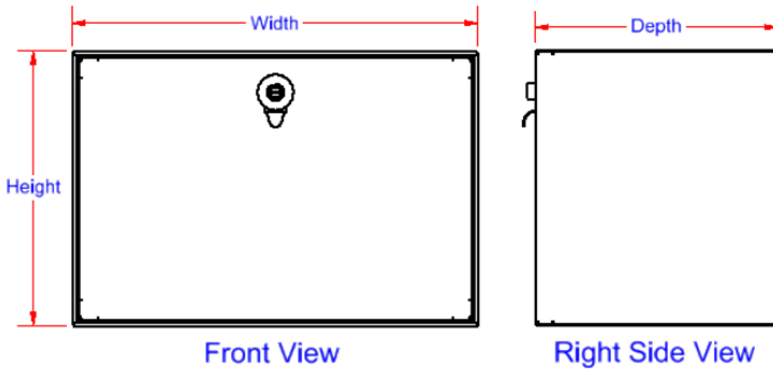

TD4 – Tractor Drawer Boxes - Steel or Aluminum - Single Drop Open Door

Tractor drawer boxes are heavy duty, high capacity and offer easy access to your tools and/or equipment. Boxes can be mounted on tractor, truck, flatbed, trailer or combine. These boxes are perfect for storing your tools and personal gear. Tractor drawer boxes are available in different sizes, and can be ordered custom size. All AMERICAN TRUCKBOXES boxes are designed and built to keep your equipment safe and secure.

Note: * Boxes are available in black and white, add “b” for black and “w” for white after part number.

Model Number	Material	Height (in.)	Depth (in.)	Width (in.)	Drawer ID Depth (in.)	Drawer ID Width (in.)	Weight (lb.)
ATD4-171525SD-DOS4	.090 Smooth	17	15	25	11-7/16	20-5/8	92
ATD4-181824SD-DOS4	.090 Smooth	18	18	24	14-7/16	19-5/8	116
ATD4-181830SD-DOS4	.090 Smooth	18	18	30	14-7/16	25-5/8	145
ATD4-181836SD-DOS4	.090 Smooth	18	18	36	14-7/16	31-5/8	178
ATD4-183618SD-DOS4	.090 Smooth	18	36	18	32-7/16	13-5/8	234
ATD4-184818SD-DOS4	.090 Smooth	18	48	18	44-7/16	13-5/8	276
STD4-171525SD-DO*4	14 Gauge Steel	17	15	25	11-7/16	20-5/8	142
STD4-181824SD-DO*4	14 Gauge Steel	18	18	24	14-7/16	19-5/8	178
STD4-181830SD-DO*4	14 Gauge Steel	18	18	30	14-7/16	25-5/8	224
STD4-181836SD-DO*4	14 Gauge Steel	18	18	36	14-7/16	31-5/8	268
STD4-183618SD-DO*4	14 Gauge Steel	18	36	18	32-7/16	13-5/8	272
STD4-184818SD-DO*4	14 Gauge Steel	18	48	18	44-7/16	13-5/8	360
STD4-242036SD-DO*4	14 Gauge Steel	24	20	36	14-7/16	31-5/8	420