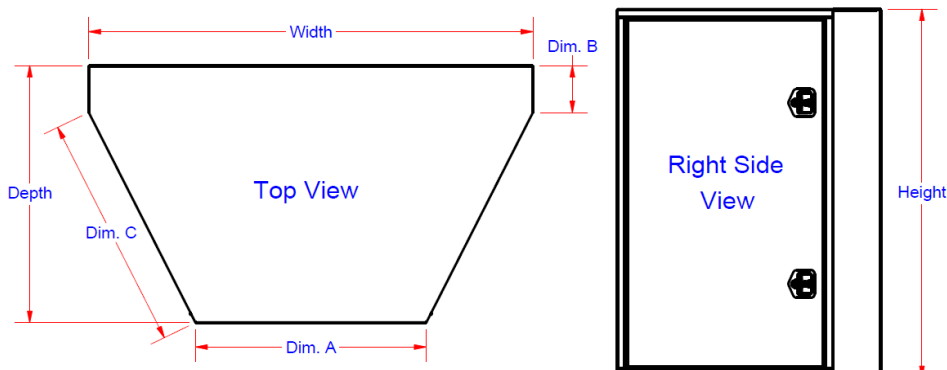

AFS - A-Frame Side Boxes - Aluminum & Steel - Side Open Doors

A-frame boxes are heavy duty, high capacity and offer easy access to your equipment. Boxes can be mounted on A-frame trailer or many other applications. These boxes are perfect for storing your equipment, tools and personal gear. A-frame boxes are available in different sizes, and can be ordered custom size. All AMERICAN TRUCKBOXES boxes are designed and built to keep your equipment safe and secure.

Description

- An engineered aluminum or steel powder coated construction
- Fully seam welded on all seams and corners
- Stainless steel continuous hinge on full length of lid
- Recessed hinge system for flush mounting
- Channel braced reinforced door with gas springs
- Lockable stainless steel adjustable latch
- Rain gutter and automotive type weather seal
- Automotive style latch with smooth rotary action
- Adjustable shelf full height of box
- Mounting kit not included

Model Number	Material	Height (in.)	Depth (in.)	Rear Width (in.)	Front Width "Dim. A" (in.)	Side Back "Dim. B" (in.)	Door Opening Width (in.)	Door Front Opening Height (in.)	Weight (lb.)
AAFS51-241635DD-SOS	.125 Smooth	24	16	35	17-3/8	2	11-1/2	19	52
AAFS51-362442DD-SOS	.125 Smooth	36	24	42	16-7/8	4	17-1/2	31	89
AAFS51-483248DD-SOS	.125 Smooth	48	32	48	24-3/8	8	21-1/2	43	131
AAFS51-624474DD-SOS	.125 Smooth	62	44	74	38-1/2	8	35.0	57	251
SAFS41-241635DD-SO*	14 Gauge Steel	24	16	35	17-3/8	2	11-1/2	19	102
SAFS41-362442DD-SO*	14 Gauge Steel	36	24	42	16-7/8	4	17-1/2	31	178
SAFS41-483248DD-SO*	14 Gauge Steel	48	32	48	24-3/8	8	21-1/2	43	268
SAFS41-624474DD-SO*	14 Gauge Steel	62	44	74	38-1/2	8	35.0	57	530

Note: * Boxes are available in black and white, add "b" for black and "w" for white after part number.