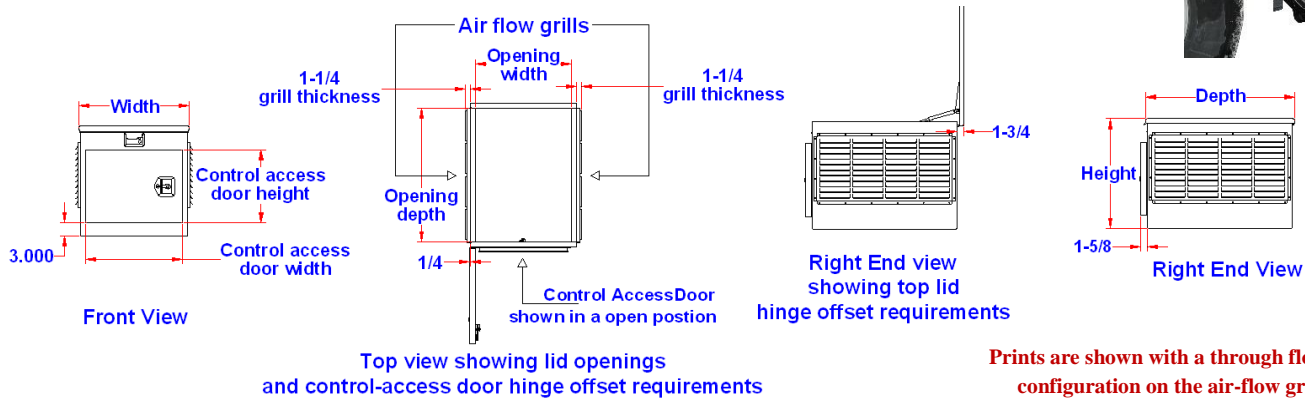

GB30 - Generator Boxes - Aluminum Single Top Open Lid

Generator boxes are super heavy duty, and offer easy access to your equipment. Boxes can be mounted on top or on the side of your truck or trailer. These boxes are designed to be used with a generator. Boxes are available in different sizes, and can be ordered custom size. All AMERICAN TRUCKBOXES boxes are designed and built to keep your equipment safe and secure.

Description

- An engineered aluminum .125 smooth / .100 tread construction
- Fully seam welded on all seams and corners
- Stainless steel continuous hinge on full length of lid/door
- Gas Springs to “pop” and keep lid open.
- Channel braced reinforced lid
- Lockable stainless steel latch
- Adjustable lock striker for positive weather seal
- Durable stainless steel intake and exhaust grill – Left-Right-Back
- Front excess panel for convenient access – optional front grill available
- Automotive style latch with smooth rotary action
- Mounting kit not included - M3200D

Aluminum Grill Covers Comes Standard with Box

Front Door Optional Grill Available

Please Note: A minimum of “5” inch distance of space from air grill, is required on the full face of the air intake and exhaust grill for proper air movement.