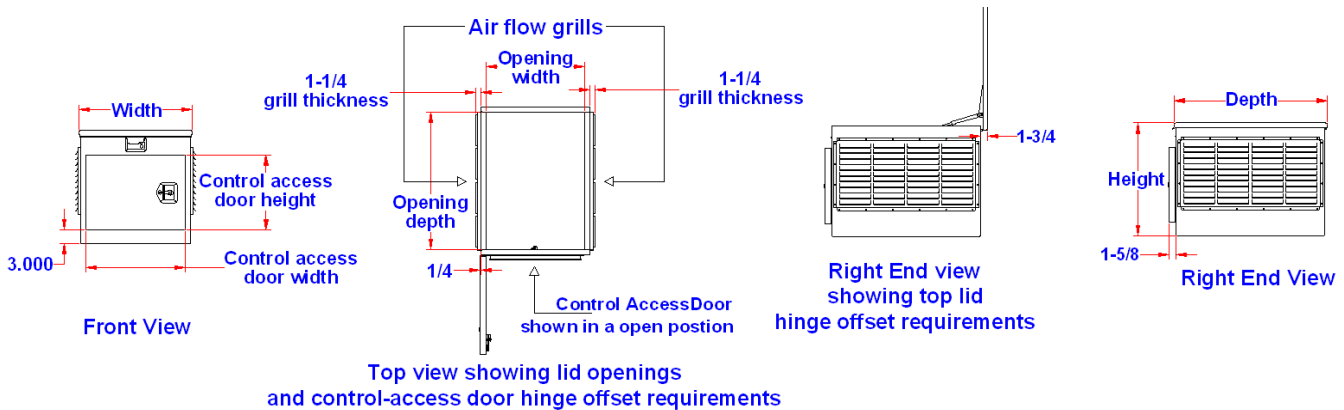

GB30 - Generator Boxes - Aluminum Single Top Open Lid

Generator boxes are super heavy duty, and offer easy access to your equipment. Boxes can be mounted on top or on the side of your truck or trailer. These boxes are designed to be used with a generator. Boxes are available in different sizes, and can be ordered custom size. All AMERICAN TRUCKBOXES boxes are designed and built to keep your equipment safe and secure.

Description

- An engineered aluminum .125 smooth / .100 tread construction
- Fully seam welded on all seams and corners
- Stainless steel continuous hinge on full length of lid/door
- Gas Springs to “pop” and keep lid open.
- Channel braced reinforced lid
- Lockable stainless steel latch
- Adjustable lock striker for positive weather seal
- Durable stainless steel intake and exhaust grill – Left-Right-Back
- Front excess panel for convenient access
- Automotive style latch with smooth rotary action
- Mounting kit not included - M3200D

Above prints are shown with a through flow air configuration on the air-flow grills

Please Note: A minimum of “5” inch distance of space from air grill, is required on the full face of the air intake and exhaust grill for proper air movement.