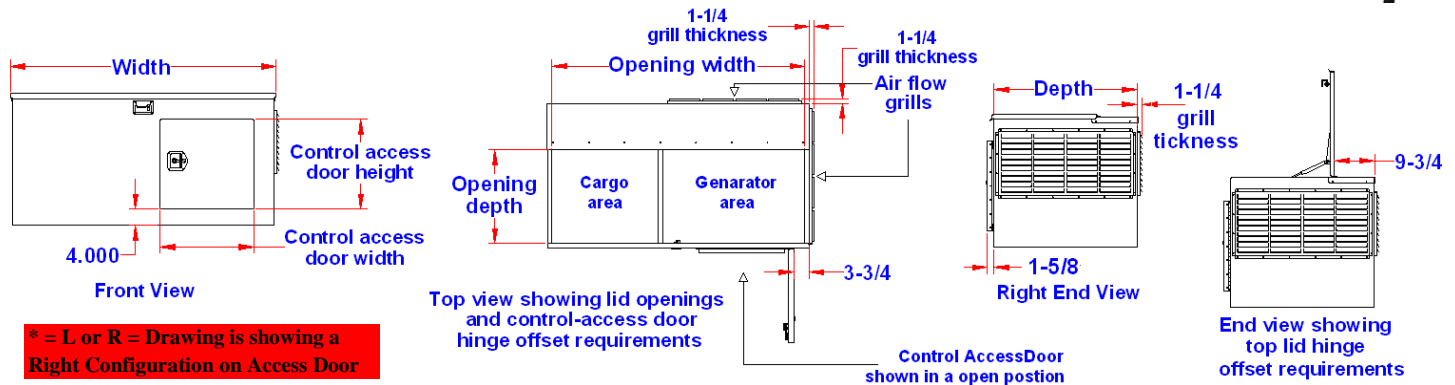

## GB31 - Generator Boxes - Aluminum Single Top Open Lid

Generator boxes are super heavy duty, and offer easy access to your equipment. Boxes can be mounted on top of your truck or trailer. These boxes are designed to be used with a generator and for storage. Boxes are available in different sizes, and can be ordered custom size. All AMERICAN TRUCKBOXES boxes are designed and built to keep your equipment safe and secure.

### Description

- An engineered aluminum .125 smooth / .100 tread construction
- Fully seam welded on all seams and corners
- Stainless steel continuous hinge on full length of lid/door
- Gas springs to “pop” and keep lid open.
- Channel braced reinforced lid
- Compartment divider for storage
- Lockable stainless steel latch
- Adjustable lock striker for positive weather seal
- Durable stainless steel intake and exhaust grill
- Front excess panel for convenient access (left or right configuration)
- Automotive style latch with smooth rotary action
- Option forklift slots (add F after Asterisk)
- Mounting kit not included - M3200D

Shown above is a Left Configuration (Access Door)

Above prints are shown with a right hand configuration on the air flow grills

Please note: A minimum of “5” inch distance of space from air grill, is required on the full face of the air intake and exhaust grill for proper air movement.