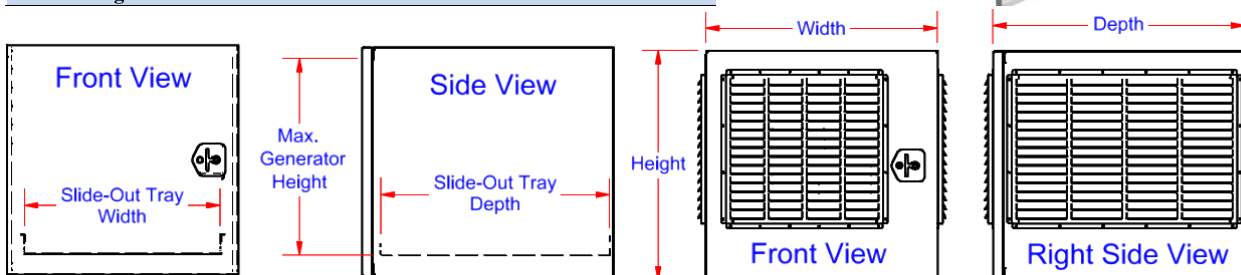

GB50 - Generator Boxes - Aluminum Single Side Door

Generator boxes are super heavy duty, and offer easy access to your equipment. Boxes can be mounted on top or on the side of your truck or trailer. These boxes are designed to be used with a generator. Boxes are available in different sizes, and can be ordered custom size. All AMERICAN TRUCKBOXES boxes are designed and built to keep your equipment safe and secure.

Description

- An engineered aluminum .125 smooth finish
- Fully seam welded on all seams and corners
- Stainless steel continuous hinge on full length of door
- Heavy duty 500 lbs. drawer slides
- Drawer slide-out with lock-in/lock-out slides for easy service
- Lockable stainless steel latch
- Adjustable lock striker for positive weather seal
- Durable stainless steel intake and exhaust grill – Left-Right-Back
- Optional durable stainless steel front intake grill
- Front excess for convenient service
- Automotive style latch with smooth rotary action
- **Box can be order without grills**
- Mounting kit not included

Picture Shown with Front Grill which is optional.

Aluminum Grill Covers Comes Standard with Box

Prints are shown with a through flow air configuration on the air-flow grills

Please Note: A minimum of "5" inch distance of space from air grill, is required on the full face of the air intake and exhaust grill for proper air movement.