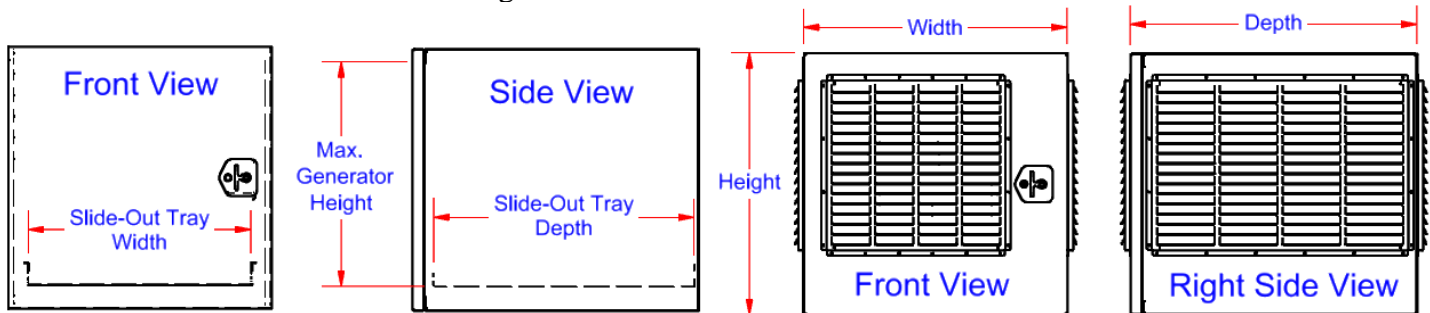

GB50 - Generator Boxes - Aluminum Single Side Door

Generator boxes are super heavy duty, and offer easy access to your equipment. Boxes can be mounted on top or on the side of your truck or trailer. These boxes are designed to be used with a generator. Boxes are available in different sizes, and can be ordered custom size. All AMERICAN TRUCKBOXES boxes are designed and built to keep your equipment safe and secure.

Note: Picture Shown
with Front Grill
which is optional.

Note: This box can be ordered without grills.

Above prints are shown with a through flow air configuration on the air-flow grills

Please Note: A minimum of “5” inch distance of space from air grill, is required on the full face of the air intake and exhaust grill for proper air movement.

Model Number	Height (in.)	Depth (in.)	Width (in.)	Generator Model	Door Opening Tray Height (in.)	Door Opening Width (in.)	Tray Depth (in.)	Tray Width (in.)	Weight (lb.)
AGB50-222418SD-SOS	22	24	18	EU1000i	18-1/2	14-1/2	22	9-1/2	66
AGB50-232826SD-SOS	23	28	26	Champion 3500 Watt	19-1/2	22-1/2	26	17-1/2	79
AGB50-242620SD-SOS	24	26	20	EU2000i	20-1/2	16-1/2	24	11-1/2	76
AGB50-242430SD-SOS	24	24	30	3000 Watt	20-1/2	26-1/2	22	21-1/2	78
AGB50-242436SD-SOS	24	24	36	4000 Watt	20-1/2	32-1/2	22	27-1/2	92
AGB50-263024SD-SOS	26	30	24	EU3000i	22-1/2	20-1/2	28	15-1/2	88
AGB50-283228SD-SOS	28	32	28	EU3000iS	24-1/2	24-1/2	30	19-1/2	108
AGB50-303434SD-SOS	30	34	34	EG4000-EG6500	26-1/2	30-1/2	32	25-1/2	136
AGB50-323640SD-SOS	32	36	40	6500 Watt	28-1/2	36-1/2	34	31-1/2	168
AGB50-364038SD-SOS	36	40	38	EU7000iS	32-1/2	34-1/2	38	29-1/2	182
AGB50-364838SD-SOS	36	48	38	EB4000-EB5000 EM4000S-EM6500S EB6500	32-1/2	34-1/2	46	29-1/2	204
AGB50-446238SD-SOS	44	62	38	EB10000	40-1/2	34-1/2	60	29-1/2	254