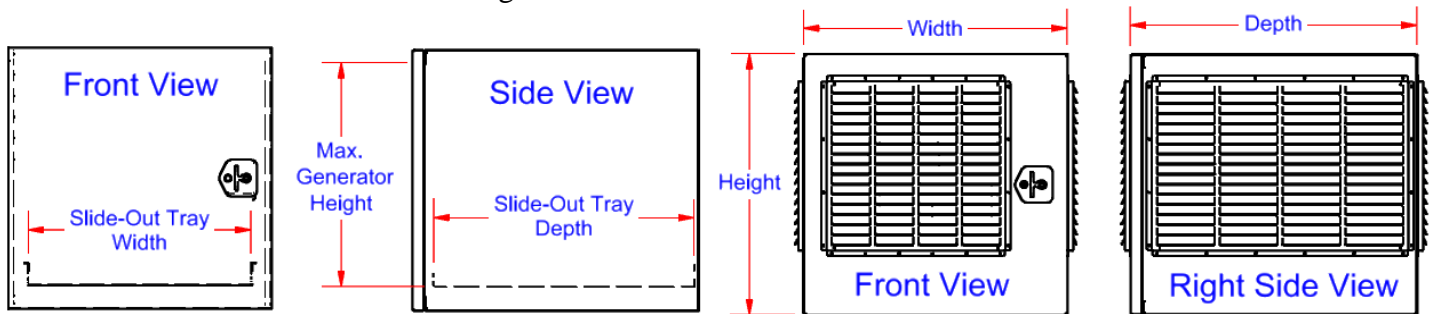

GB50 - Generator Boxes - Aluminum Single Side Door

Generator boxes are super heavy duty, and offer easy access to your equipment. Boxes can be mounted on top or on the side of your truck or trailer. These boxes are designed to be used with a generator. Boxes are available in different sizes, and can be ordered custom size. All AMERICAN TRUCKBOXES boxes are designed and built to keep your equipment safe and secure.

Description

- An engineered aluminum .125 smooth finish
- Fully seam welded on all seams and corners
- Stainless steel continuous hinge on full length of door
- Heavy duty drawer slides
- Drawer slide-out with lock for easy service
- Lockable stainless steel latch
- Adjustable lock striker for positive weather seal
- Durable stainless steel intake and exhaust grill – Left-Right-Back
- Front excess for convenient service
- Automotive style latch with smooth rotary action
- Mounting kit not included

Note: Picture Shown with Front Grill which is optional.

Note: This box can be ordered without grills.

Above prints are shown with a through flow air configuration on the air-flow grills

Please Note: A minimum of “5” inch distance of space from air grill, is required on the full face of the air intake and exhaust grill for proper air movement.