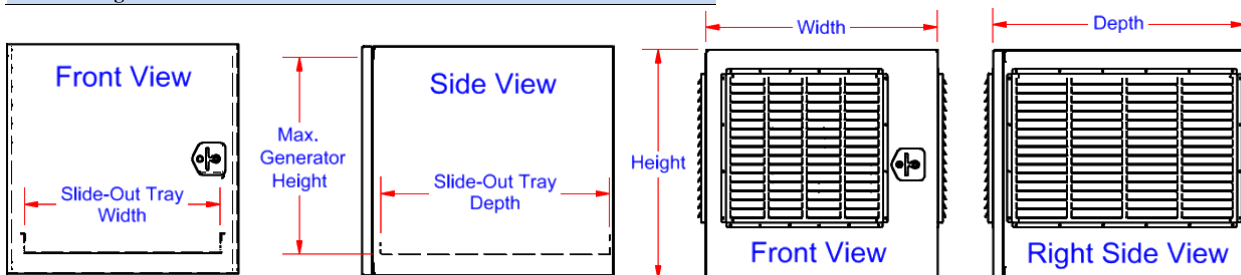

## GB50 - Generator Boxes - Aluminum Single Side Door

Generator boxes are super heavy duty, and offer easy access to your equipment. Boxes are mounted on top or on the side of your truck or trailer. These boxes are designed to be used with a generator. Boxes are available in different sizes, and can be ordered custom size. All AMERICAN TRUCKBOXES boxes are designed and built to keep your equipment safe and secure.

### Description

- An engineered aluminum .125 smooth finish
- Fully seam welded on all seams and corners
- Stainless steel continuous hinge on full length of door
- Heavy duty drawer slides
- Drawer slide-out with lock for easy service
- Lockable stainless steel latch
- Adjustable lock striker for positive weather seal
- Durable stainless steel intake and exhaust grill – Left-Right-Back
- Optional durable stainless steel front intake grill
- Front excess for convenient service
- Automotive style latch with smooth rotary action
- Box can be order without grills
- Mounting kit not included

Picture Shown  
with Front Grill  
which is optional.

Aluminum Grill  
Covers Comes  
Standard with Box

Prints are shown  
with a through flow  
air configuration on  
the air-flow grills

Please Note: A minimum of "5" inch distance of space from air grill, is required on the full face of the air intake and exhaust grill for proper air movement.