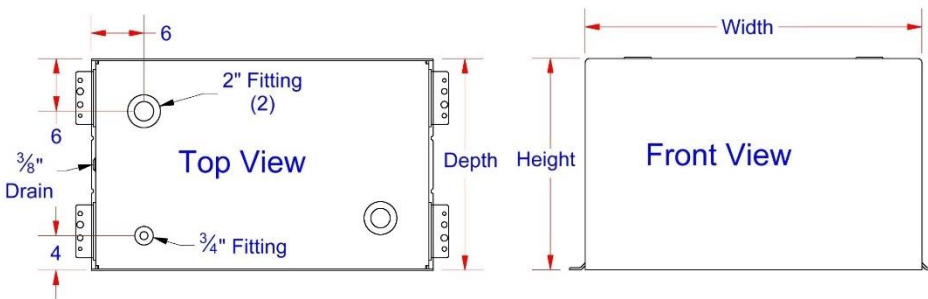

TFC20-SF-T
TFA20-SF-T

Note: Tanks are to be mounted as per our mounting installation guide. Failure to properly mount tank will void warranty. For mounting tanks use M3700 series mounting kits.

Note: * Tanks are available in black and white, add "b" for black and "w" for white after part number.

Model Number	Material	Height (in.)	Depth (in.)	Width (in.)	Mounting Kit	Capacity (Gal.)	Weight (lb.)
STS4-181424-NB-*2	14 Gauge Steel	18	14	24	M3712	24	60
STS4-181836-NB-*2	14 Gauge Steel	18	18	36	M3712	47	98
STS5-181554-SB-*2	12 Gauge Steel	18	15	54	M3712	59	177
STS5-182154-SB-*2	12 Gauge Steel	18	21	54	M3712	83	220
STS5-182554-SB-*2	12 Gauge Steel	18	25	54	M3715	99	250
STS5-242854-DB-*2	12 Gauge Steel	24	28	54	M3715	147	318
STS5-243854-TB-*2	12 Gauge Steel	24	38	54	M3715	200	440
STS6-243854-TB-*2	10 Gauge Steel	24	38	54	M3715	200	560
ATS5-181424-NB-T2	.125 Smooth/.125 Thread	18	14	24	M3712	24	48
ATS5-181836-NB-T2	.125 Smooth/.125 Thread	18	18	36	M3712	47	81
ATS5-181554-SB-T2	.125 Smooth/.125 Thread	18	15	54	M3712	59	114
ATS5-182154-SB-T2	.125 Smooth/.125 Thread	18	21	54	M3712	83	141
ATS5-182554-SB-T2	.125 Smooth/.125 Thread	18	25	54	M3715	99	160
ATS6-242854-DB-T2	.187 Smooth/.187 Thread	24	28	54	M3715	147	310
ATS6-243854-TB-T2	.187 Smooth/.187 Thread	24	38	54	M3715	200	398

Note: Tanks are available in different configuration and custom sizes; call the factory for different sizes and options.