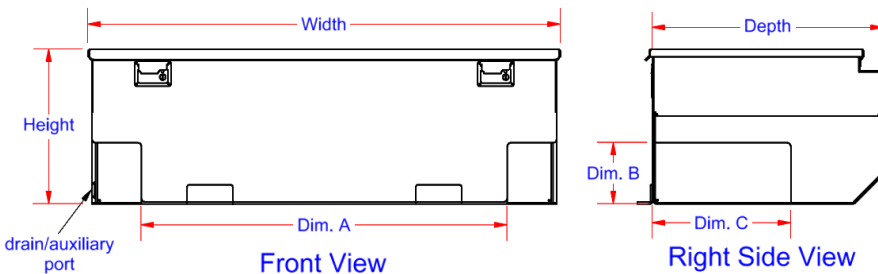

Steel Tank

STT41 or ATT51 Tank

Note: * Tanks are available in black and white, add "b" for black and "w" for white after part number.

Model Number	Material	Height (in.)	Depth (in.)	Width (in.)	Chest Height (in)	Baffles	Fender Notched	Pickup Box	Mounting Kit	Capacity (Gallons)	Weight (lb.)
STT42-181557SL-TO*	14g Steel	18	15	57	10	1	Yes	6'	M3712	26	198
STT41-181757SL-TO*	14g Steel	18	17	57	10	1	No	6-1/2'	M3712	30	218
STT41-182057SL-TO*	14g Steel	18	20	57	10	1	No	8'	M3712	35	242
STT41-242057SL-TO*	14g Steel	24	20	57	14	2	No	8'	M3712	62	264
STT42-203062SL-TO*	14g Steel	20	30	62	10	2	Yes	8' Dually	M3712	75	360
STT45-163148SL-TO*	14g Steel	16	31	48	8	2	No	8'	M3712	64	168
STT45-243148SL-TO*	14g Steel	24	31	48	12	2	No	8'	M3715	95	204
ATT52-181557SL-TOTT	.125 Alum	18	15	57	10	1	Yes	6'	M3715	26	106
ATT51-181757SL-TOTT	.125 Alum	18	17	57	10	1	No	6-1/2'	M3712	30	116
ATT51-182057SL-TOTT	.125 Alum	18	20	57	10	1	No	8'	M3712	35	130
ATT51-242057SL-TOTT	.125 Alum	24	20	57	14	2	No	8'	M3712	62	140
ATT52-203062SL-TOTT	.125 Alum	20	30	62	10	2	Yes	8' Dually	M3712	75	218
ATT55-163148SL-TOTT	.125 Alum	16	31	48	8	2	No	8'	M3712	64	98
ATT55-243148SL-TOTT	.125 Alum	24	31	48	12	2	No	8'	M3715	95	116

Note: Tanks are available in different configuration and custom sizes; call the factory for different sizes and options.