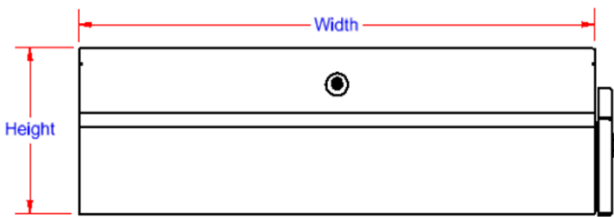

LFS5 – EZ-Grab (Low Profile) Sides Boxes - Single Lid

Aluminum EZ-grab side boxes are heavy duty, high capacity and offer easy access from either side of the truck. Boxes can be used separately or in combination with EZ-Grab cross boxes. Side boxes come in different sizes and with slanted side and lid to match your trucks style. All AMERICAN TRUCKBOXES boxes are designed and built to keep your tools safe and secure.

Front View

Right Side View

Model Number	Material	Dim. A (in.)	Dim. B (in.)	Height (in.)	Depth (in.)	Width (in.)	Weight (lb.)	Weight Drawer (lb.)
ALFS5-161736SL-TOT	.090 Smooth/.100 Thread	11-1/8	8-7/16	16	17	36	44	N/A
ALFS5-161744SL-TOT	.090 Smooth/.100 Thread	11-1/8	8-7/16	16	17	44	50	N/A
ALFS5-161748SL-TOT	.090 Smooth/.100 Thread	11-1/8	8-7/16	16	17	48	54	N/A
ALFS5*-161752SL-TOT	.090 Smooth/.100 Thread	11-1/8	8-7/16	16	17	52	56	32"-72
ALFS5*-161756SL-TOT	.090 Smooth/.100 Thread	11-1/8	8-7/16	16	17	56	58	36"-74
ALFS5*-161760SL-TOT	.090 Smooth/.100 Thread	11-1/8	8-7/16	16	17	60	62	36"-80
ALFS5*-161765SL-TOT	.090 Smooth/.100 Thread	11-1/8	8-7/16	16	17	65	76	36"-98
ALFS5*-161770SL-TOT	.090 Smooth/.100 Thread	11-1/8	8-7/16	16	17	70	80	42"-112
ALFS5*-161787SL-TOT	.090 Smooth/.100 Thread	11-1/8	8-7/16	16	17	87	92	48"-124
ALFS5-161336SL-TOT	.090 Smooth/.100 Thread	7-1/8	8-7/16	16	13	36	36	N/A
ALFS5-161348SL-TOT	.090 Smooth/.100 Thread	7-1/8	8-7/16	16	13	48	44	N/A
ALFS5-161360SL-TOT	.090 Smooth/.100 Thread	7-1/8	8-7/16	16	13	60	52	N/A
ALFS5-161370SL-TOT	.090 Smooth/.100 Thread	7-1/8	8-7/16	16	13	70	69	N/A
ALFS5-161387SL-TOT	.090 Smooth/.100 Thread	7-1/8	8-7/16	16	13	87	79	N/A