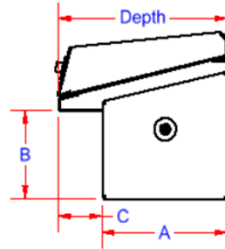

LFS5 – EZ-Grab (Low Profile) Sides Boxes - Single Lid

Aluminum EZ-grab side boxes are heavy duty, high capacity and offer easy access from either side of the truck. Boxes can be used separately or in combination with EZ-Grab cross boxes. Side boxes come in different sizes and with slanted side and lid to match your trucks style. All AMERICAN TRUCKBOXES boxes are designed and built to keep your tools safe and secure.

Front View

Right Side View

Model Number	Material	Dim. A (in.)	Dim. B (in.)	Height (in.)	Depth (in.)	Width (in.)	Weight (lb.)	Weight Drawer (lb.)
ALFS5-161736SL-TOT	.090 Smooth/.100 Thread	11-1/8	8-7/16	16	17	36	44	N/A
ALFS5-161744SL-TOT	.090 Smooth/.100 Thread	11-1/8	8-7/16	16	17	44	50	N/A
ALFS5-161748SL-TOT	.090 Smooth/.100 Thread	11-1/8	8-7/16	16	17	48	54	N/A
ALFS5*-161752SL-TOT	.090 Smooth/.100 Thread	11-1/8	8-7/16	16	17	52	56	32"-72
ALFS5*-161756SL-TOT	.090 Smooth/.100 Thread	11-1/8	8-7/16	16	17	56	58	36"-74
ALFS5*-161760SL-TOT	.090 Smooth/.100 Thread	11-1/8	8-7/16	16	17	60	62	36"-80
ALFS5*-161765SL-TOT	.090 Smooth/.100 Thread	11-1/8	8-7/16	16	17	65	76	36"-98
ALFS5*-161770SL-TOT	.090 Smooth/.100 Thread	11-1/8	8-7/16	16	17	70	80	42"-112
ALFS5*-161787SL-TOT	.090 Smooth/.100 Thread	11-1/8	8-7/16	16	17	87	92	48"-124
ALFS5-161336SL-TOT	.090 Smooth/.100 Thread	7-1/8	8-7/16	16	13	36	36	N/A
ALFS5-161348SL-TOT	.090 Smooth/.100 Thread	7-1/8	8-7/16	16	13	48	44	N/A
ALFS5-161360SL-TOT	.090 Smooth/.100 Thread	7-1/8	8-7/16	16	13	60	52	N/A
ALFS5-161370SL-TOT	.090 Smooth/.100 Thread	7-1/8	8-7/16	16	13	70	69	N/A
ALFS5-161387SL-TOT	.090 Smooth/.100 Thread	7-1/8	8-7/16	16	13	87	79	N/A