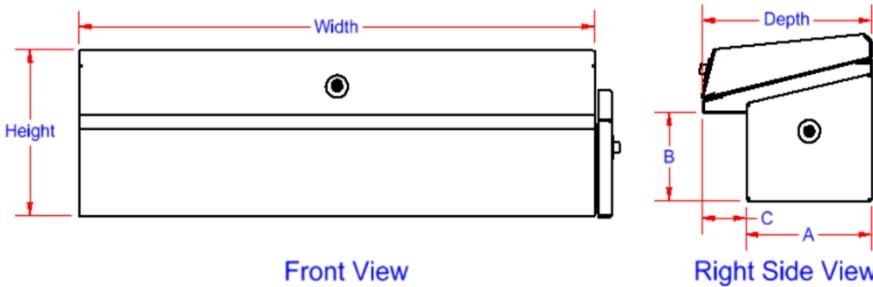

LFS5 – EZ-Grab (Low Profile) Sides Boxes - Single Lid

Aluminum EZ-grab side boxes are heavy duty, high capacity and offer easy access from either side of the truck. Boxes can be used separately or in combination with EZ-Grab cross boxes. Side boxes come in different sizes and with slanted side and lid to match your trucks style. All AMERICAN TRUCKBOXES boxes are designed and built to keep your tools safe and secure.

With Option Drawer

Model Number	Material	Dim. A (in.)	Dim. B (in.)	Height (in.)	Depth (in.)	Width (in.)	Weight (lb.)	Weight Drawer (lb.)
ALFS5-161736SL-TOT	.090 Smooth/.100 Thread	11-1/8	8-7/16	16	17	36	44	N/A
ALFS5-161744SL-TOT	.090 Smooth/.100 Thread	11-1/8	8-7/16	16	17	44	50	N/A
ALFS5-161748SL-TOT	.090 Smooth/.100 Thread	11-1/8	8-7/16	16	17	48	54	N/A
ALFS5*-161752SL-TOT	.090 Smooth/.100 Thread	11-1/8	8-7/16	16	17	52	56	32"-72
ALFS5*-161756SL-TOT	.090 Smooth/.100 Thread	11-1/8	8-7/16	16	17	56	58	36"-74
ALFS5*-161760SL-TOT	.090 Smooth/.100 Thread	11-1/8	8-7/16	16	17	60	62	36"-80
ALFS5*-161765SL-TOT	.090 Smooth/.100 Thread	11-1/8	8-7/16	16	17	65	76	36"-98
ALFS5*-161770SL-TOT	.090 Smooth/.100 Thread	11-1/8	8-7/16	16	17	70	80	42"-112
ALFS5*-161787SL-TOT	.090 Smooth/.100 Thread	11-1/8	8-7/16	16	17	87	92	48"-124
ALFS5-161336SL-TOT	.090 Smooth/.100 Thread	7-5/8	8-7/16	16	13	36	36	N/A
ALFS5-161348SL-TOT	.090 Smooth/.100 Thread	7-5/8	8-7/16	16	13	48	44	N/A
ALFS5-161360SL-TOT	.090 Smooth/.100 Thread	7-5/8	8-7/16	16	13	60	52	N/A
ALFS5-161370SL-TOT	.090 Smooth/.100 Thread	7-5/8	8-7/16	16	13	70	69	N/A
ALFS5-161387SL-TOT	.090 Smooth/.100 Thread	7-5/8	8-7/16	16	13	87	79	N/A