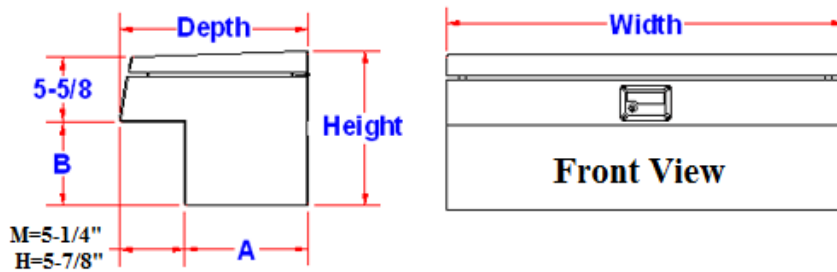

HCS & MCS – Aluminum High & Medium Capacity Sides Boxes - Single Lid

Aluminum side boxes are heavy duty, high & low capacity and offer easy access from either side of the truck. Boxes can be used separately or in combination with HCC & HCB cross boxes. Side boxes come in different sizes and with slanted side and lid to match your trucks style. All AMERICAN TRUCKBOXES boxes are designed and built to keep your tools safe and secure.

Model Number	Material	Dim. A (in.)	Dim. B (in.)	Height (in.)	Depth (in.)	Width (in.)	Weight (lb.)
AHCS4-141736SL-TOTT	.063/.100 Thread	11-1/8	7-3/8	14	17	36	42
AHCS4-141748SL-TOTT	.063/.100 Thread	11-1/8	7-3/8	14	17	48	50
AHCS4-141760SL-TOTT	.063/.100 Thread	11-1/8	7-3/8	14	17	60	58
AMCS4-141336SL-TOTT	.090 Smooth/.100 Thread	7-3/4	7-3/8	14	13	36	42
AMCS4-141348SL-TOTT	.090 Smooth/.100 Thread	7-3/4	7-3/8	14	13	48	52
AMCS4-141360SL-TOTT	.090 Smooth/.100 Thread	7-3/4	7-3/8	14	13	60	62
AMCS4-141370SL-TOTT	.090 Smooth/.100 Thread	7-3/4	7-3/8	14	13	70	72
AMCS4-141387SL-TOTT	.090 Smooth/.100 Thread	7-3/4	7-3/8	14	13	87	86
AHCS5-141760SL-TOTT	.100 Thread	11-1/8	7-3/8	14	17	60	70
AHCS5-141770SL-TOTT	.100 Thread	11-1/8	7-3/8	14	17	70	90
AHCS5-141787SL-TOTT	.100 Thread	11-1/8	7-3/8	14	17	87	105
AHCS5-141736SL-TOT	.090 Smooth/.100 Thread	11-1/8	7-1/2	14	17	36	52
AHCS5-141748SL-TOT	.090 Smooth/.100 Thread	11-1/8	7-1/2	14	17	48	64
AHCS5-141760SL-TOT	.090 Smooth/.100 Thread	11-1/8	7-1/2	14	17	60	76
AHCS5-141770SL-TOT	.090 Smooth/.100 Thread	11-1/8	7-1/2	14	17	70	88
AHCS5-141787SL-TOT	.090 Smooth/.100 Thread	11-1/8	7-1/2	14	17	87	106