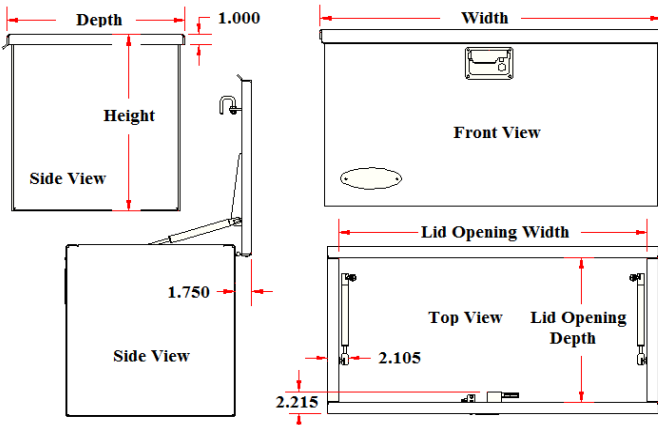

TC51 & TC41 - Top Chest Boxes - Aluminum & Steel Single Top Open Lid

Top chest boxes are super heavy duty, high capacity and offer easy access to your equipment. Boxes can be mounted on top or on the side of your truck or trailer. These boxes are perfect for storing your equipment, like chains, binders, straps or your personal gear or tool. Top chest boxes are available in different sizes, and can be ordered custom size. All AMERICAN TRUCKBOXES boxes are designed and built to keep your equipment safe and secure.

Model Number	Material	Height (in.)	Depth (in.)	Width (in.)	Lid Opening Width (in.)	Lid Opening Depth (in.)	Weight (lb.)
ATC51G-181824SL-TOTC	.125 Smooth/.100 Thread	18	18	24	14-3/4	20-3/4	30
ATC51G-181830SL-TOTC	.125 Smooth/.100 Thread	18	18	30	14-3/4	28-3/4	36
ATC51G-181836SL-TOTC	.125 Smooth/.100 Thread	18	18	36	14-3/4	32-3/4	42
ATC51G-182424SL-TOTC	.125 Smooth/.100 Thread	18	24	24	20-3/4	20-3/4	36
ATC51G-182436SL-TOTC	.125 Smooth/.100 Thread	18	24	36	20-3/4	32-3/4	48
ATC51G-242424SL-TOTC	.125 Smooth/.100 Thread	24	24	24	20-3/4	20-3/4	42
ATC51G-242436SL-TOTC	.125 Smooth/.100 Thread	24	24	36	20-3/4	32-3/4	56
STC41G-181824SL-TO*C	14 Gauge Steel	18	18	24	14-3/4	20-3/4	60
STC41G-181830SL-TO*C	14 Gauge Steel	18	18	30	14-3/4	28-3/4	70
STC41G-181836SL-TO*C	14 Gauge Steel	18	18	36	14-3/4	32-3/4	80
STC41G-182424SL-TO*C	14 Gauge Steel	18	24	24	20-3/4	20-3/4	70
STC41G-182436SL-TO*C	14 Gauge Steel	18	24	36	20-3/4	32-3/4	96
STC41G-242424SL-TO*C	14 Gauge Steel	24	24	24	20-3/4	20-3/4	84
STC41G-242436SL-TO*C	14 Gauge Steel	24	24	36	20-3/4	32-3/4	110