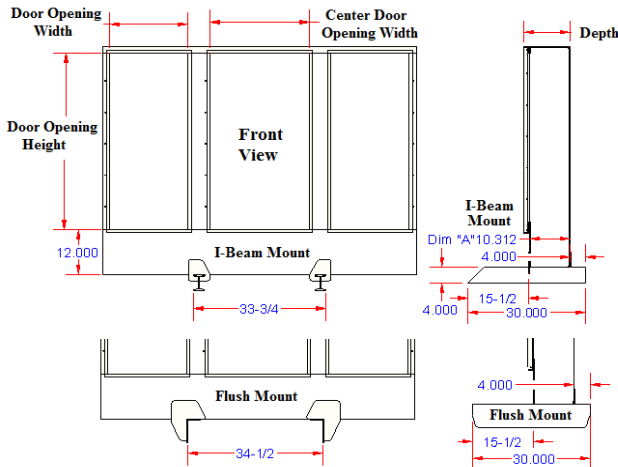

RB5 – Tractor Rack Boxes - Aluminum Triple Side Open Doors

Rack boxes are super heavy duty, high capacity and offer easy access from back of truck. Boxes can be mounted with I-beam or flush mount on top of frame. These boxes are perfect for storing your equipment, like chains, binders, straps, tarps or your personal gear or tools. Rack boxes are available in different sizes, and can be ordered custom size. All AMERICAN TRUCKBOXES boxes are designed and built to keep your equipment safe and secure.

Smooth Finish

Optional Shelves & Chain Holders

Mirror Finish Doors

Model Number	Material	Height (in.)	Depth (in.)	Width (in.)	End Door Opening Width (in)	Center Door Opening Width (in)	Door Opening Height (in)	Dim "A" (in)	Weight (lb.)
ARB5-360880TD-SOTI	.125 Smooth/.100 Thread	36	8	80	20	25-3/8	22-1/8	6-3/8	120
ARB5-481080TD-SOTI	.125 Smooth/.100 Thread	48	10	80	20	25-3/8	34-1/8	8-3/8	162
ARB5-521270TD-SOTI	.125 Smooth/.100 Thread	52	12	70	15	25-3/8	38-1/8	10-3/8	168
ARB5-601280TD-SOTI	.125 Smooth/.100 Thread	60	12	80	20	25-3/8	46-1/8	10-3/8	204
ARB5-360880TD-SOSI	.125 Smooth	36	8	80	20	25-3/8	22-1/8	6-3/8	124
ARB5-481080TD-SOSI	.125 Smooth	48	10	80	20	25-3/8	34-1/8	8-3/8	166
ARB5-521270TD-SOSI	.125 Smooth	52	12	70	15	25-3/8	38-1/8	10-3/8	172
ARB5-601280TD-SOSI	.125 Smooth	60	12	80	20	25-3/8	46-1/8	10-3/8	212
ARB5-360880TD-SOMI	.125 Smooth/.060 S Steel	36	8	80	20	25-3/8	22-1/8	6-3/8	138
ARB5-481080TD-SOMI	.125 Smooth/.060 S Steel	48	10	80	20	25-3/8	34-1/8	8-3/8	186
ARB5-521270TD-SOMI	.125 Smooth/.060 S Steel	52	12	70	15	25-3/8	38-1/8	10-3/8	190
ARB5-601280TD-SOMI	.125 Smooth/.060 S Steel	60	12	80	20	25-3/8	46-1/8	10-3/8	236