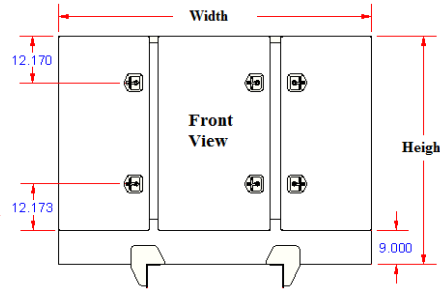

RB5 – Tractor Rack Boxes - Aluminum Triple Side Open Doors

Rack boxes are super heavy duty, high capacity and offer easy access from back of truck. Boxes can be mounted with I-beam or flush mount on top of frame. These boxes are perfect for storing your equipment, like chains, binders, straps, tarps or your personal gear or tools. Rack boxes are available in different sizes, and can be ordered custom size. All AMERICAN TRUCKBOXES boxes are designed and built to keep your equipment safe and secure.

Smooth Finish

Optional Shelves & Chain Holders

Mirror Finish Doors

Model Number	Material	Height (in.)	Depth (in.)	Width (in.)	End Door Opening Width (in)	Center Door Opening Width (in)	Door Opening Height (in)	Dim "A" (in)	Weight (lb.)
ARB5-360880TD-SOTI	.125 Smooth/.100 Thread	36	8	80	20	25-3/8	22-1/8	6-3/8	120
ARB5-481080TD-SOTI	.125 Smooth/.100 Thread	48	10	80	20	25-3/8	34-1/8	8-3/8	162
ARB5-521270TD-SOTI	.125 Smooth/.100 Thread	52	12	70	15	25-3/8	38-1/8	10-3/8	168
ARB5-601280TD-SOTI	.125 Smooth/.100 Thread	60	12	80	20	25-3/8	46-1/8	10-3/8	204
ARB5-360880TD-SOSI	.125 Smooth	36	8	80	20	25-3/8	22-1/8	6-3/8	124
ARB5-481080TD-SOSI	.125 Smooth	48	10	80	20	25-3/8	34-1/8	8-3/8	166
ARB5-521270TD-SOSI	.125 Smooth	52	12	70	15	25-3/8	38-1/8	10-3/8	172
ARB5-601280TD-SOSI	.125 Smooth	60	12	80	20	25-3/8	46-1/8	10-3/8	212
ARB5-360880TD-SOMI	.125 Smooth/.060 S Steel	36	8	80	20	25-3/8	22-1/8	6-3/8	138
ARB5-481080TD-SOMI	.125 Smooth/.060 S Steel	48	10	80	20	25-3/8	34-1/8	8-3/8	186
ARB5-521270TD-SOMI	.125 Smooth/.060 S Steel	52	12	70	15	25-3/8	38-1/8	10-3/8	190
ARB5-601280TD-SOMI	.125 Smooth/.060 S Steel	60	12	80	20	25-3/8	46-1/8	10-3/8	236