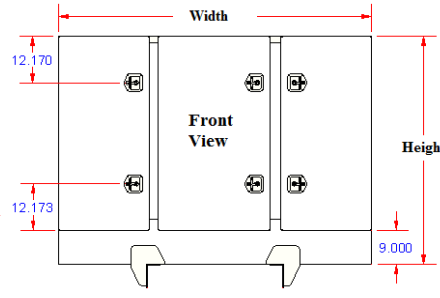

RB5 – Tractor Rack Boxes - Aluminum Triple Side Open Doors

Rack boxes are super heavy duty, high capacity and offer easy access from back of truck. Boxes can be mounted with I-beam or flush mount on top of frame. These boxes are perfect for storing your equipment, like chains, binders, straps, tarps or your personal gear or tools. Rack boxes are available in different sizes, and can be ordered custom size. All AMERICAN TRUCKBOXES boxes are designed and built to keep your equipment safe and secure.

Smooth Finish

Optional Shelves & Chain Holders

Mirror Finish Doors

Model Number	Material	Height (in.)	Depth (in.)	Width (in.)	End Door Opening Width (in)	Center Door Opening Width (in)	Door Opening Height (in)	Dim "A" (in)	Weight (lb.)
ARB5-360880TD-SOTI	.125 Smooth/.100 Thread	36	8	80	20	25-3/8	22-1/8	6-3/8	120
ARB5-481080TD-SOTI	.125 Smooth/.100 Thread	48	10	80	20	25-3/8	34-1/8	8-3/8	162
ARB5-521270TD-SOTI	.125 Smooth/.100 Thread	52	12	70	15	25-3/8	38-1/8	10-3/8	168
ARB5-601280TD-SOTI	.125 Smooth/.100 Thread	60	12	80	20	25-3/8	46-1/8	10-3/8	204
ARB5-360880TD-SOSI	.125 Smooth	36	8	80	20	25-3/8	22-1/8	6-3/8	124
ARB5-481080TD-SOSI	.125 Smooth	48	10	80	20	25-3/8	34-1/8	8-3/8	166
ARB5-521270TD-SOSI	.125 Smooth	52	12	70	15	25-3/8	38-1/8	10-3/8	172
ARB5-601280TD-SOSI	.125 Smooth	60	12	80	20	25-3/8	46-1/8	10-3/8	212
ARB5-360880TD-SOMI	.125 Smooth/.060 S Steel	36	8	80	20	25-3/8	22-1/8	6-3/8	138
ARB5-481080TD-SOMI	.125 Smooth/.060 S Steel	48	10	80	20	25-3/8	34-1/8	8-3/8	186
ARB5-521270TD-SOMI	.125 Smooth/.060 S Steel	52	12	70	15	25-3/8	38-1/8	10-3/8	190
ARB5-601280TD-SOMI	.125 Smooth/.060 S Steel	60	12	80	20	25-3/8	46-1/8	10-3/8	236