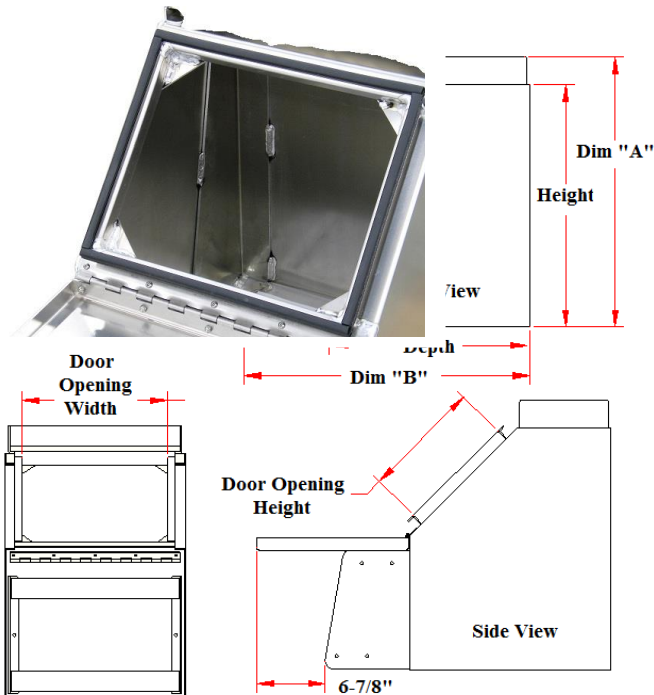

SB10 - Step Saddle Boxes - Aluminum Single Drop Open Door

Step saddle (boot) boxes are super heavy duty, high capacity and offer easy access from side of the truck. Boxes are available with or without steps. Step boxes are available in different sizes, ranging from 12" to 48" or can be ordered in custom widths. All AMERICAN TRUCKBOXES boxes are designed and built to keep your equipment safe and secure.

Note: *Boxes door are available in smooth or diamond thread; add "S" for smooth and "T" for diamond thread after part number.

| Model Number | Material | Height (in.) | Depth (in.) | Width (in.) | Dim "A" (in) | Dim "B" (in) | Door Opening Height (in.) | Door Opening Width (in.) | Weight (lb.) |
|---------------------|-------------|--------------|-------------|-------------|--------------|--------------|---------------------------|--------------------------|--------------|
| ASB10S-242012SD-DO* | .125 Smooth | 24 | 20 | 12 | 26-5/8 | 28-1/4 | 11-3/4 | 8-3/8 | 44 |
| ASB10S-242018SD-DO* | .125 Smooth | 24 | 20 | 18 | 26-5/8 | 28-1/4 | 11-3/4 | 14-3/8 | 53 |
| ASB10S-242024SD-DO* | .125 Smooth | 24 | 20 | 24 | 26-5/8 | 28-1/4 | 11-3/4 | 20-3/8 | 62 |
| ASB10S-242030SD-DO* | .125 Smooth | 24 | 20 | 30 | 26-5/8 | 28-1/4 | 11-3/4 | 26-3/8 | 74 |
| ASB10S-242036SD-DO* | .125 Smooth | 24 | 20 | 36 | 26-5/8 | 28-1/4 | 11-3/4 | 32-3/8 | 81 |
| ASB10S-242048SD-DO* | .125 Smooth | 24 | 20 | 48 | 26-5/8 | 28-1/4 | 11-3/4 | 44-3/8 | 98 |