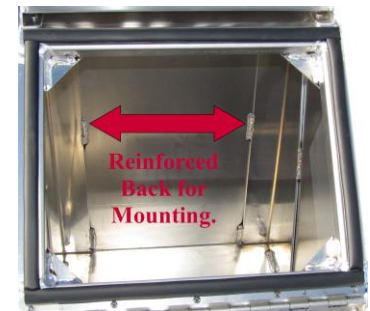

SB10 - Step Saddle Boxes - Aluminum Single Drop Open Door

Step saddle (boot) boxes are super heavy duty, high capacity and offer easy access from side of the truck. Boxes are available with or without steps. Step boxes are available in different sizes, ranging from 12" to 48" or can be ordered in custom widths. All AMERICAN TRUCKBOXES boxes are designed and built to keep your equipment safe and secure.

Description

- An engineered aluminum construction
- Fully seam welded on all seams and corners
- Stainless steel continuous hinge on full length of lid
- Replaceable top and bottom steps and mounts
- Laser cut strut grip steps (S), optional pressed grip steps (L) or no steps
- Reinforced .188 (7g) back for a more secure mounting
- Lockable stainless steel adjustable T-handle latch with key cover
- All corners are gusseted for added strength and durability
- Fully concealed rain gutter, with automotive type weather seal
- Mounting kit not included –(Kits Av.= M3000H • M3000C • M2100C)