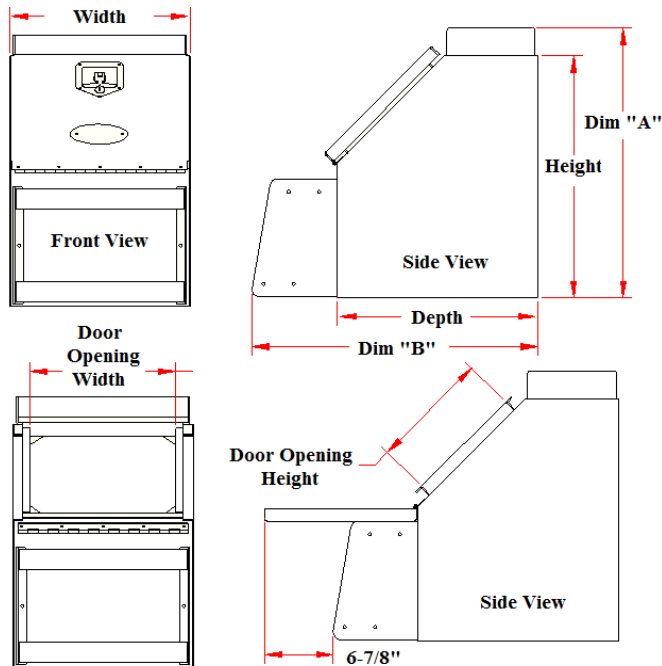

## SB10 - Step Saddle Boxes - Aluminum Single Drop Open Door

Step saddle (boot) boxes are super heavy duty, high capacity and offer easy access from side of the truck. Boxes are available with or without steps. Step boxes are available in different sizes, ranging from 12" to 48" or can be ordered in custom widths. All AMERICAN TRUCKBOXES boxes are designed and built to keep your equipment safe and secure.

### Description

- An engineered aluminum construction
- Fully seam welded on all seams and corners
- Stainless steel continuous hinge on full length of lid
- Replaceable top and bottom steps and mounts
- Laser cut strut grip steps (S), optional pressed grip steps (L) or no steps
- Reinforced .188 (7g) back for a more secure mounting
- Lockable stainless steel adjustable T-handle latch with key cover
- All corners are gusseted for added strength and durability
- Fully concealed rain gutter, with automotive type weather seal
- **Box available as oil reservoir tank – call factory**
- Mounting kit not included –(Kits Av.= M3000H • M3000C • M2100C)

S- Strut Grip Step

L- Pressed Grip Step

Note: \*Boxes door are available in smooth or diamond thread; add "S" for smooth and "T" for diamond thread after part number.

Model Number	Material	Height (in.)	Depth (in.)	Width (in.)	Dim "A" (in)	Dim "B" (in)	Door Opening Height (in.)	Door Opening Width (in.)	Weight (lb.)
ASB10S-242012SD-DO*	.125 Smooth	24	20	12	26-5/8	28-1/4	11-3/4	8-3/8	44
ASB10S-242018SD-DO*	.125 Smooth	24	20	18	26-5/8	28-1/4	11-3/4	14-3/8	53
ASB10S-242024SD-DO*	.125 Smooth	24	20	24	26-5/8	28-1/4	11-3/4	20-3/8	62
ASB10S-242030SD-DO*	.125 Smooth	24	20	30	26-5/8	28-1/4	11-3/4	26-3/8	74
ASB10S-242036SD-DO*	.125 Smooth	24	20	36	26-5/8	28-1/4	11-3/4	32-3/8	81
ASB10S-242048SD-DO*	.125 Smooth	24	20	48	26-5/8	28-1/4	11-3/4	44-3/8	98