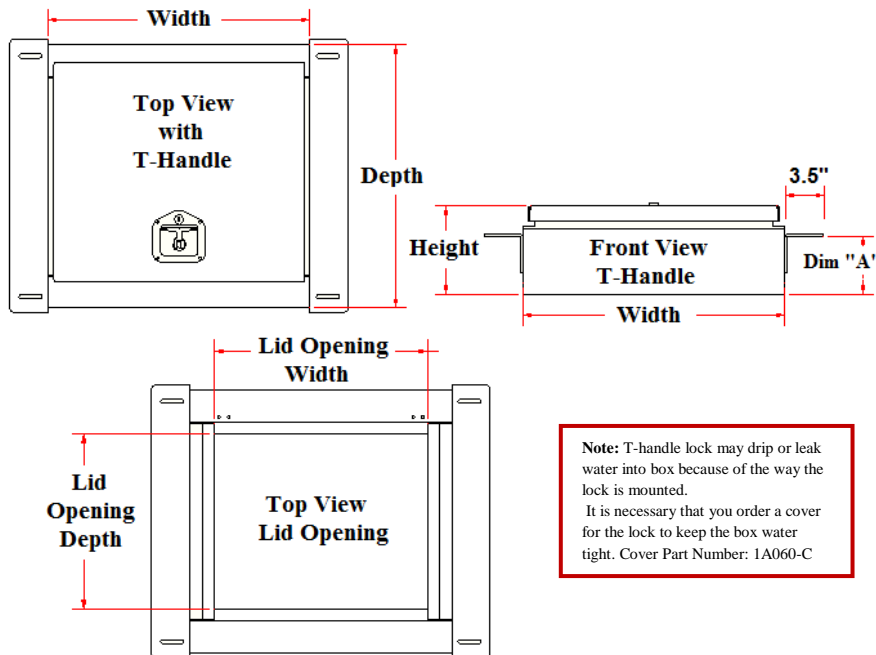

Note: T-handle lock may drip or leak water into box because of the way the lock is mounted.
It is necessary that you order a cover for the lock to keep the box water tight. Cover Part Number: 1A060-C