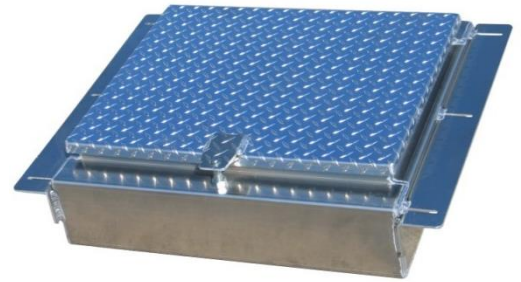

## IFB5 - In-Frame Boxes - Aluminum Single Top Open Lid

In-Frame boxes are super heavy duty, high capacity and offer easy access from back of the truck. Boxes are available with Padlock or T-Handle Lock. Boxes are perfect for standing on when changing trailer connections or a perfect way to store your equipment, like chains, binders, straps or your personal gear. In-Frame boxes are available in different sizes, ranging from 12" to 48" or can be ordered in custom size. All AMERICAN TRUCKBOXES boxes are designed and built to keep your equipment safe and secure.

### Description

- An engineered aluminum construction
- Fully seam welded on all seams and corners
- Stainless steel continuous hinge on full length of lid
- Channel brace reinforced lid serves as a platform
- Pad lockable adjustable latch
- Optional stainless steel T-handle latch
- Optional stainless steel T-handle cover – 1A060-C or 1A060-C1 Newer
- Automotive type weather seal
- Batteries – Boxes are available to install batteries – special order
- Mounting kit included – M3100F

AIFB5B = Pad Lock locking

AIFB5T = T-Handle locking

**Note:** T-handle lock may drip or leak water into box because of the way the lock is mounted.  
It is necessary that you order a cover for the lock to keep the box water tight. Cover Part Number: 1A060-C