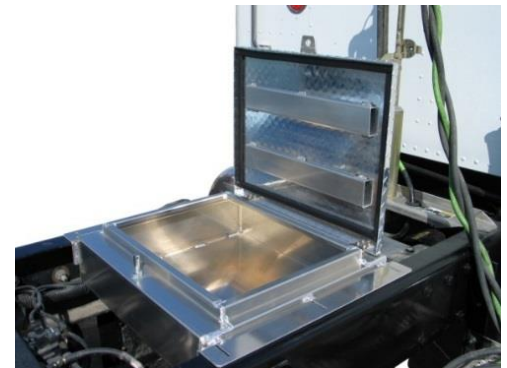

## IFB5 - In-Frame Boxes - Aluminum Single Top Open Lid

In-Frame boxes are super heavy duty, high capacity and offer easy access from back of the truck. Boxes are available with Padlock or T-Handle Lock. Boxes are perfect for standing on when changing trailer connections or a perfect way to store your equipment, like chains, binders, straps or your personal gear. In-Frame boxes are available in different sizes, ranging from 12" to 48" or can be ordered in custom size. All AMERICAN TRUCKBOXES boxes are designed and built to keep your equipment safe and secure.

### Description

- An engineered aluminum construction
- Fully seam welded on all seams and corners
- Stainless steel continuous hinge on full length of lid
- Channel brace reinforced lid serves as a platform
- Pad lockable adjustable latch
- Optional stainless steel T-handle latch
- Optional stainless steel T-handle cover – 1A060-C or 1A060-C1 Newer
- Automotive type weather seal
- Batteries – Boxes are available to install batteries – special order
- Mounting kit included – M3100F

AIFB5B = Pad Lock locking

AIFB5T = T-Handle locking

**Note:** T-handle lock may drip or leak water into box because of the way the lock is mounted.  
It is necessary that you order a cover for the lock to keep the box water tight. Cover Part Number: 1A060-C