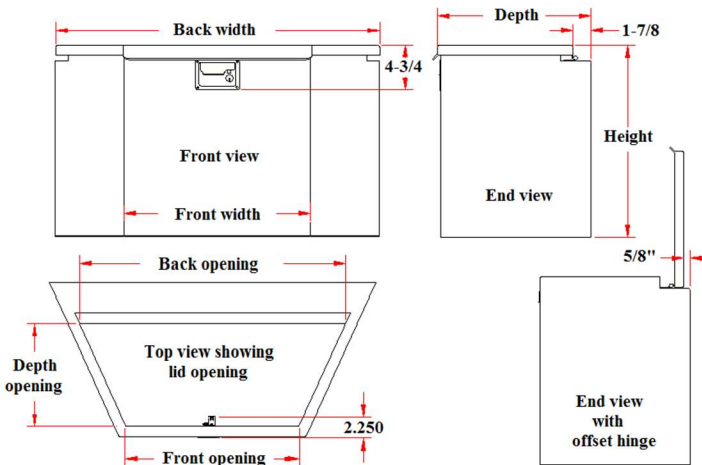

## AF - A-Frame Boxes - Aluminum & Steel - Single Top Open Lid

A-frame boxes are heavy duty, high capacity and offer easy access to your equipment. Boxes can be mounted on A-frame trailer or many other applications. These boxes are perfect for storing your equipment, tools and personal gear. A-frame boxes are available in different sizes, and can be ordered custom size. All AMERICAN TRUCKBOXES boxes are designed and built to keep your equipment safe and secure.

### Description

- An engineered aluminum or steel construction
- Fully seam welded on all seams and corners
- Stainless steel continuous hinge on full length of lid
- Recessed hinge system for flush mounting
- Channel braced reinforced lid
- Gas springs to “pop” and keep lid open
- Brite Pro-Shield® Powder Coat finish ensures years dependability
- Lockable stainless steel adjustable latch
- Rain gutter and automotive type weather seal
- Automotive style latch with smooth rotary action
- Mounting kit included – M3300F

Diamond Tread

Steel

No.	Model Number	Material	Height (in.)	Depth (in.)	Rear Width (in.)	Front Width (in.)	Lid Back Opening Width (in.)	Lid Front Opening Width (in.)	Weight (lb.)
1.	A-AF3-081635-TT	.063 TP	8	16	35	20	20-1/2	18-5/8	17
2.	A-AF3-141430-TT	.063 TP	14	14	30	15	15-1/2	13-5/8	17
3.	A-AF3-141635-TT	.063 TP	14	16	35	20	20-1/2	18-5/8	21
4.	A-AF3-201635-TT	.063 TP	20	16	35	20	20-1/2	18-5/8	23
5.	A-AF4-141430-TT	.100 TP	14	14	30	15	15-1/2	13-5/8	24
6.	A-AF4-141635-TT	.100 TP	14	16	35	20	20-1/2	18-5/8	30
7.	A-AF4-201635-TT	.100 TP	20	16	35	20	20-1/2	18-5/8	36
8.	A-AF4-241643-TT	.100 TP	24	16	43	28	20-1/2	26-5/8	42
9.	S-AF4-141430-*	14 Gauge Steel	14	14	30	15	15-1/2	13-5/8	52
10.	S-AF4-141635-*	14 Gauge Steel	14	16	35	20	20-1/2	18-5/8	64
11.	S-AF4-201635-*	14 Gauge Steel	20	16	35	20	20-1/2	18-5/8	75
12.	S-AF4-241635-*	14 Gauge Steel	24	16	35	20	20-1/2	18-5/8	84
13.	S-AF4-241643-*	14 Gauge Steel	24	16	43	28	20-1/2	26-5/8	105